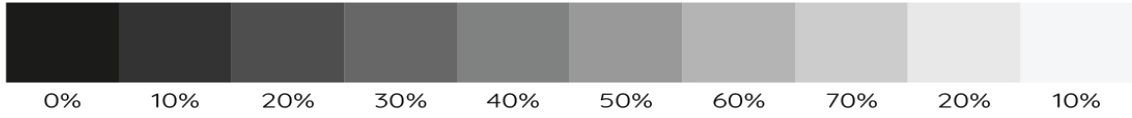

NEUTRAL GRAY BALANCE SCALE

A Radial Gradient