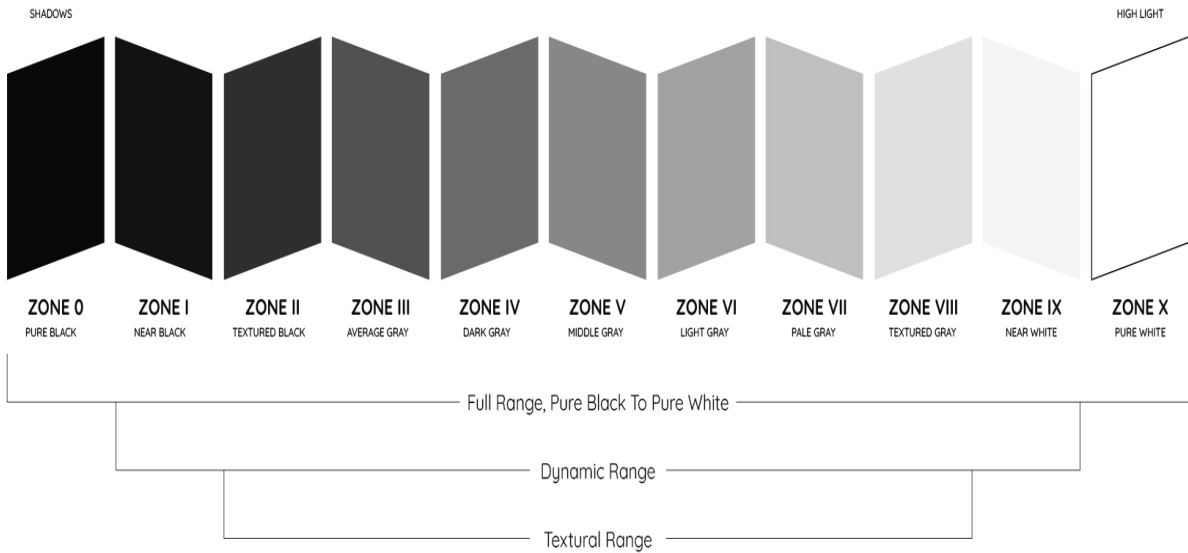

The Zone System

ANSEL ADAM'S 11 ZONES FROM PURE BLACK TO PURE WHITE

Original Image Photometry

Photometry of Black Area

Photometry of White Area