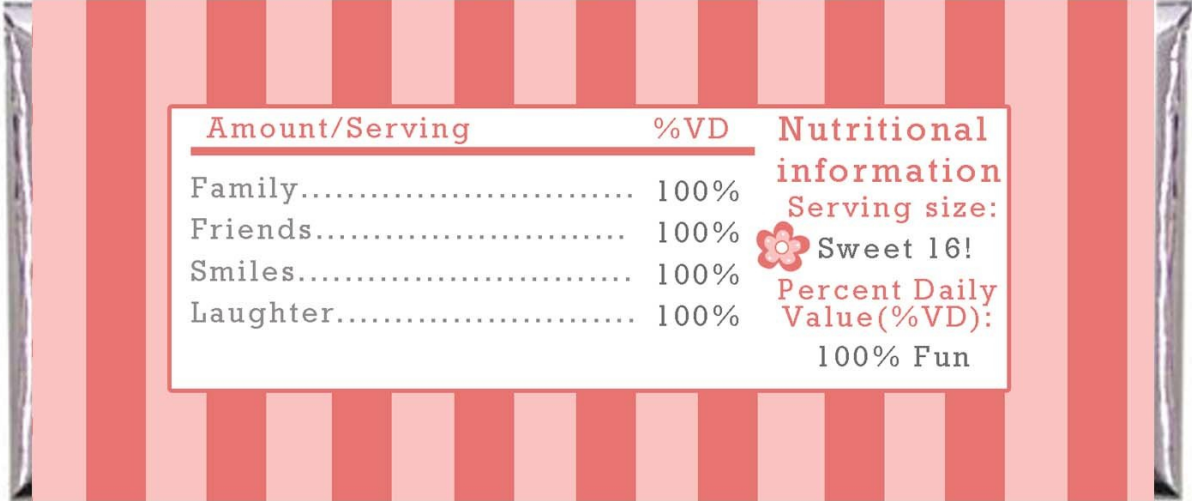

Sweet 16

Amount/Serving	%VD	Nutritional information
Family.....	100%	Serving size:
Friends.....	100%	 Sweet 16!
Smiles.....	100%	Percent Daily Value(%VD):
Laughter.....	100%	100% Fun