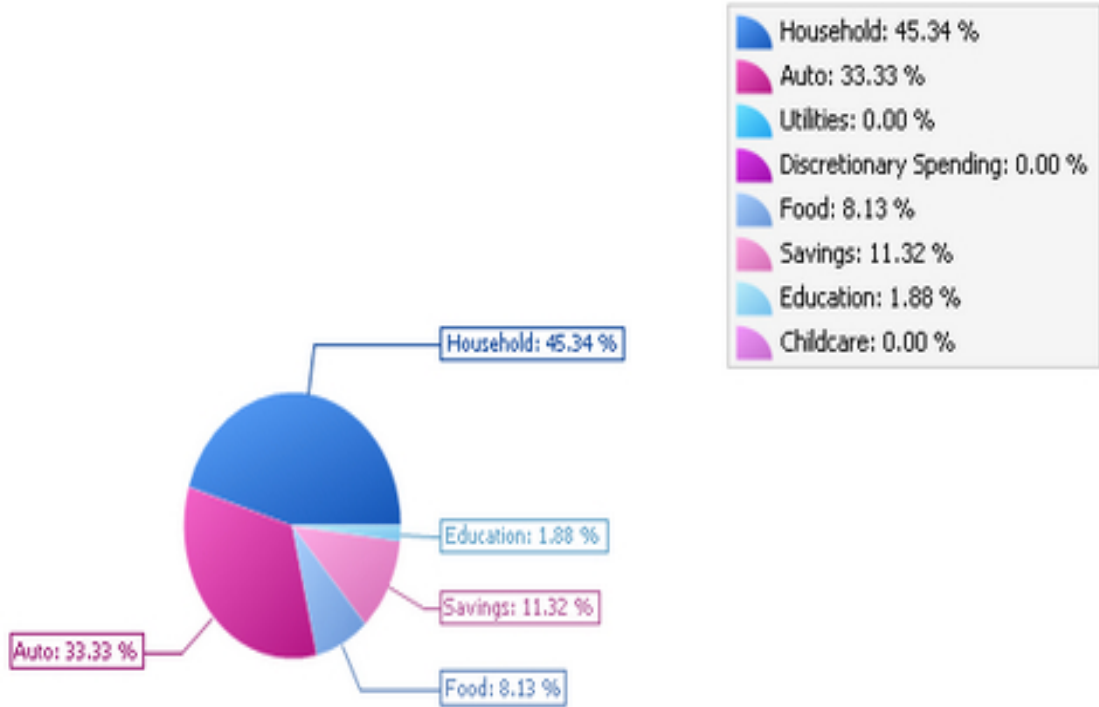

Expense Distribution Pie Chart

January - 2007 Planned Color Palette - Northern Lights Print Close

Ready