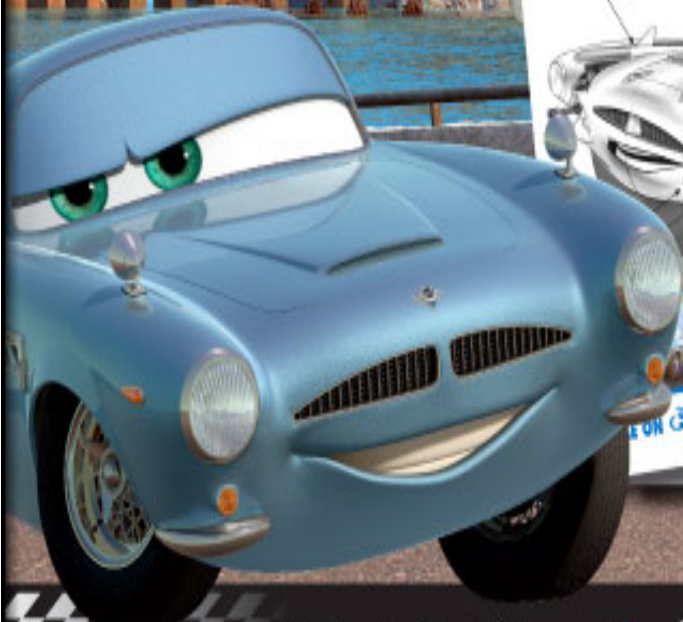

Disney · PIXAR

Cars

2

# COLORING & ACTIVITIES

Disney · PIXAR  
Cars

Lightning McQueen is designed with the finest gear and parts to accept his mission.

## DREAM CAR DESIGNER

Wheel Size    Suspension    Drivetrain    Engine

Wash Lenses    Eye Mount

Lightning McQueen

NOVEMBER 1

NOVEMBER 1

NOVEMBER 1

Print & Play **»** [CLICK HERE](#)