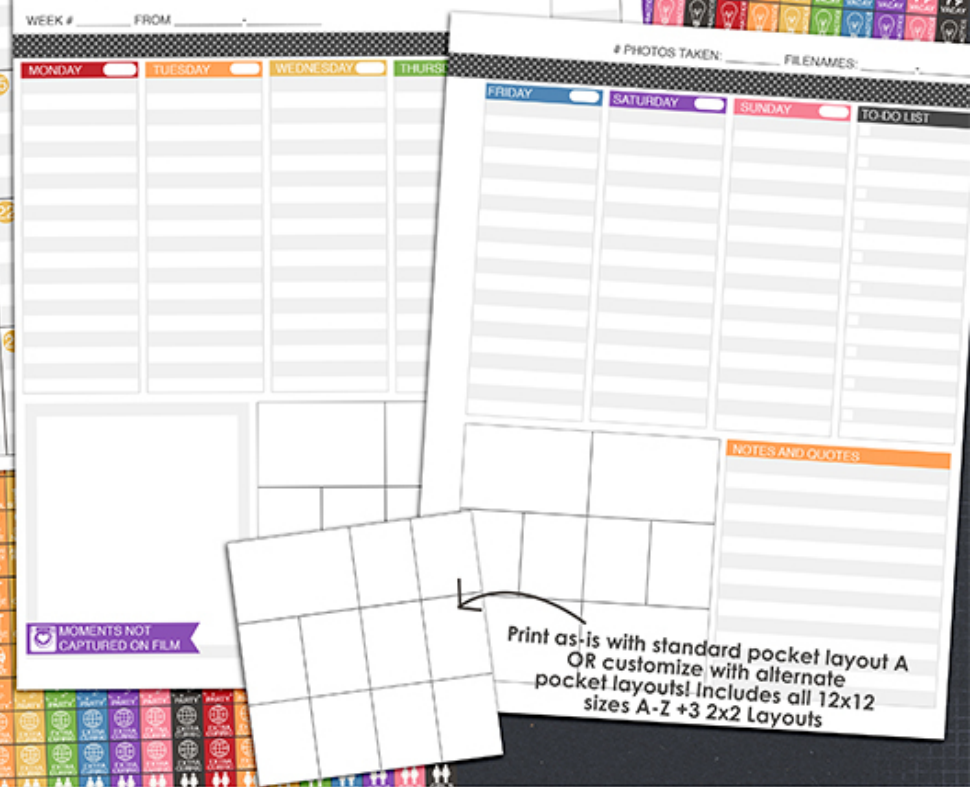

LARGE 8.5x11 Size for maximum note keeping space

Fully Customizable Year-Long Calendar perfect for Project Life planning and tracking!

Includes BOTH Monday-Sunday and Sunday-Saturday configurations in .jpg and .pdf printable formats!

Includes over 300 printable stickers! (16 reminders)

Print as-is with standard pocket layout A OR customize with alternate pocket layouts! Includes all 12x12 sizes A-Z + 3 2x2 Layouts

**Sweet Shoppe**  
D • E • S • I • G • N • S • C • O • M

**365unscripted: 2014 life planner**  
by traci reed

Comes both customizable and as-is! No Photoshop required for easy printing!