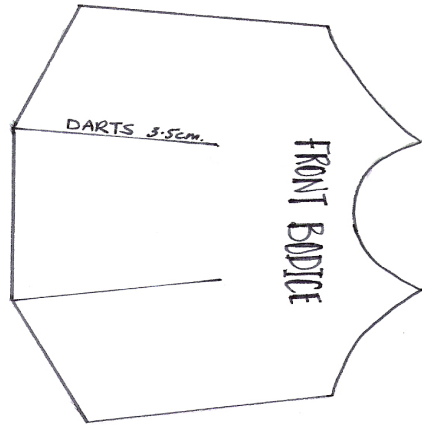

# VINTAGE BARBIE DOLL PATTERN

Sewn Allowance included.  
Pattern to Scale.

1cm

<http://mellebugandme.wordpress.com>