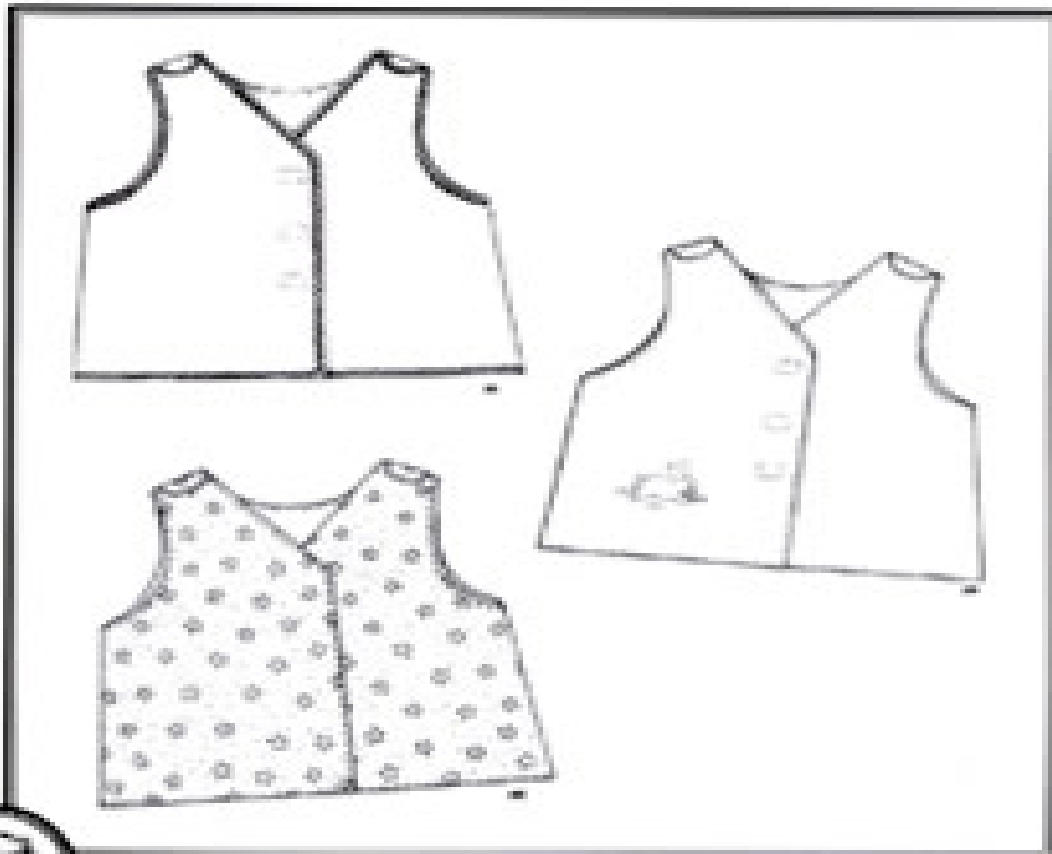

Four Preemie Sizes, Newborn, and Infant

Preemie Isolette Shirts I

Ginger Snaps Designs

Preemie Sizes: 1 lb., 2 1/2 lbs., 3 - 4 lbs., 5 - 6 lbs.
Newborn and Infant Sizes Included for Larger Special Care Babies