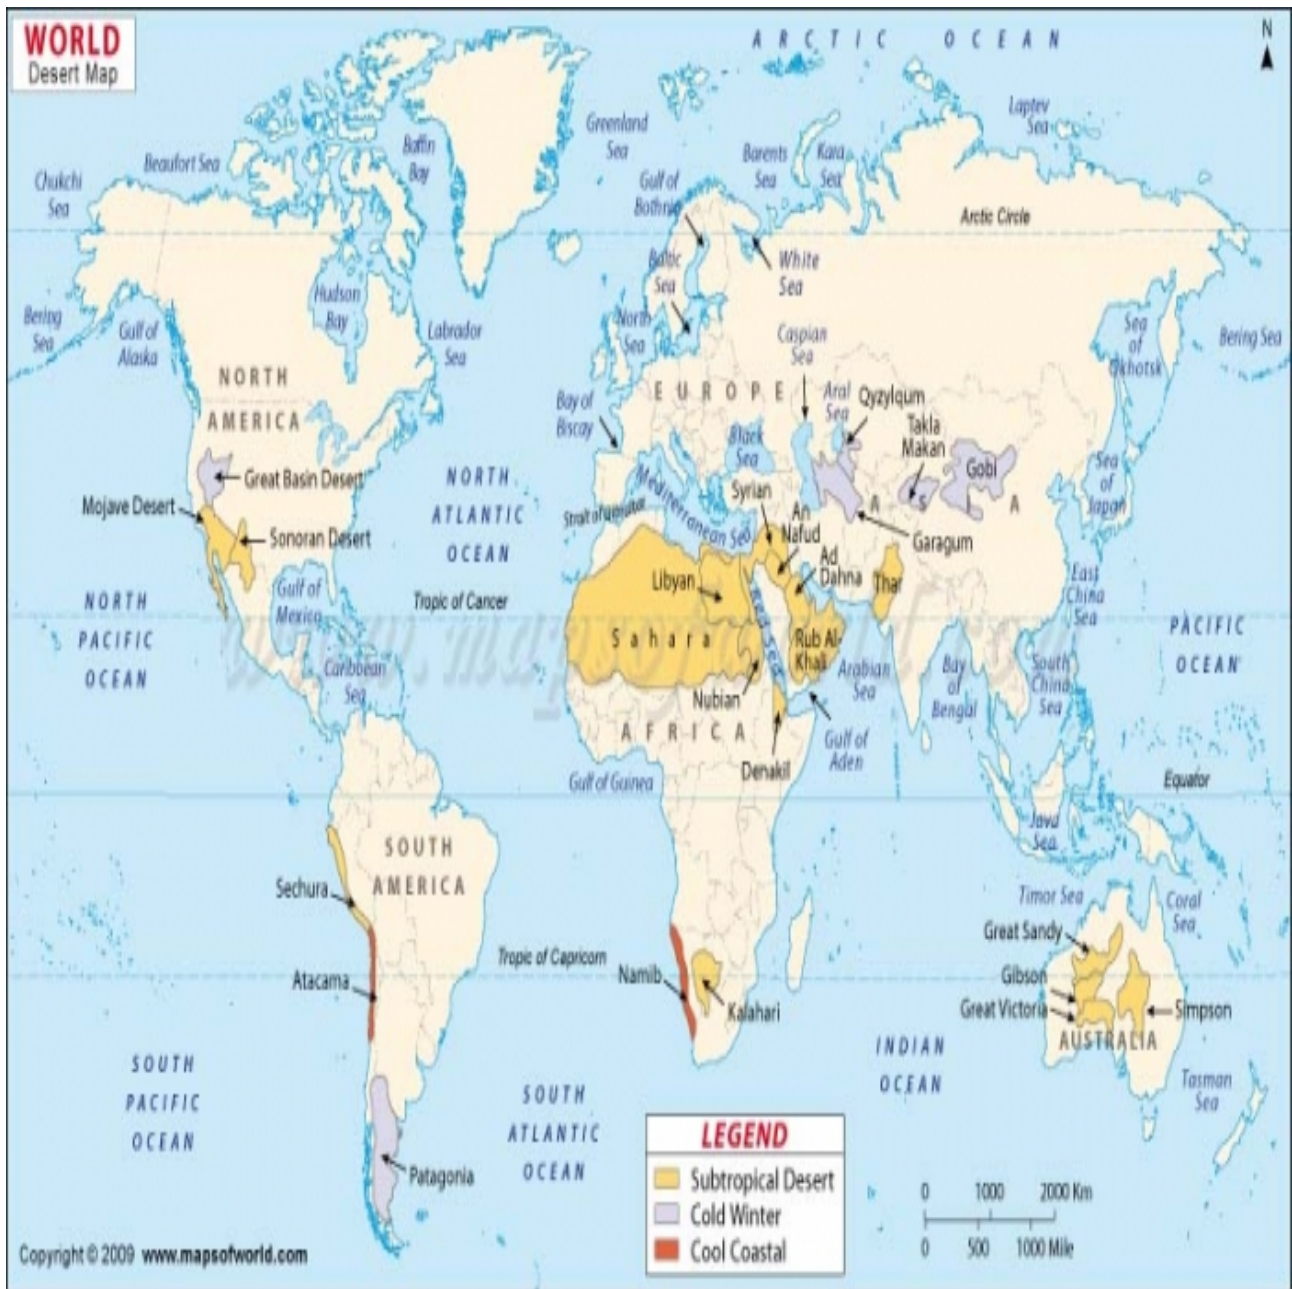

WORLD
Desert Map

LEGEND

- Subtropical Desert
- Cold Winter
- Cool Coastal