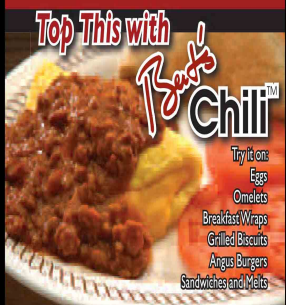

Top with BERT'S CHILI™ .....

Bowl of BERT'S CHILI™ .....

*PUBLIC HEALTH ADVISORY: EGGS, HAMBURGERS AND STEAKS MAY BE COOKED TO ORDER. HOWEVER, THE CONSUMPTION OF RAW OR UNDERCOOKED FOOD SUCH AS EGGS, HAMBURGERS, AND STEAKS WHICH MAY CONTAIN HARMFUL BACTERIA, MAY CAUSE SERIOUS ILLNESS OR DEATH, ESPECIALLY IF YOU HAVE CERTAIN MEDICAL CONDITIONS.

© 2013 WH Capital, LLC. WH-13-09