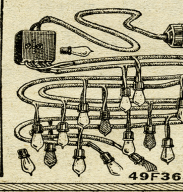

Everything for your Xmas Tree

49F36537
42¢
Christmas Ornaments.
Thirty-six bead and tinsel decorated ornaments. Shipping weight, 10 ounces.
No. 49F36537
Price, per box...42¢

58¢
49F36554
Silver Color Tinsel Balls.
Twelve 3 1/2-in. Silver Color Tinsel Balls. Beautiful, bright and sparkling. Shipping weight, 13 ounces.
No. 49F36554 Price, per box...58¢

10¢
49F36582
Box of 36 High Grade Candles.
Not the cheap grade usually sold, but candles of high quality. Made of hard wax in assorted colors.
No. 49F36582 Price, per box of 36 candles...10¢