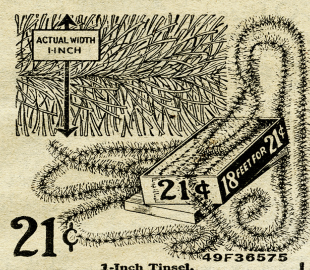

Everything for your Xmas Tree

49F36537
42¢
Christmas Ornaments.
Thirty-six bead and tinsel decorated ornaments. Shipping weight, 10 ounces.
No. 49F36537
Price, per box...42¢