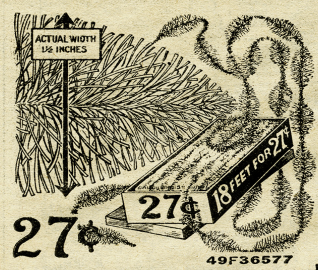

Everything for your Xmas Tree

49F36537
42¢
Christmas Ornaments.
Thirty-six bead and tinsel decorated ornaments. Shipping weight, 10 ounces.
No. 49F36537
Price, per box...42¢