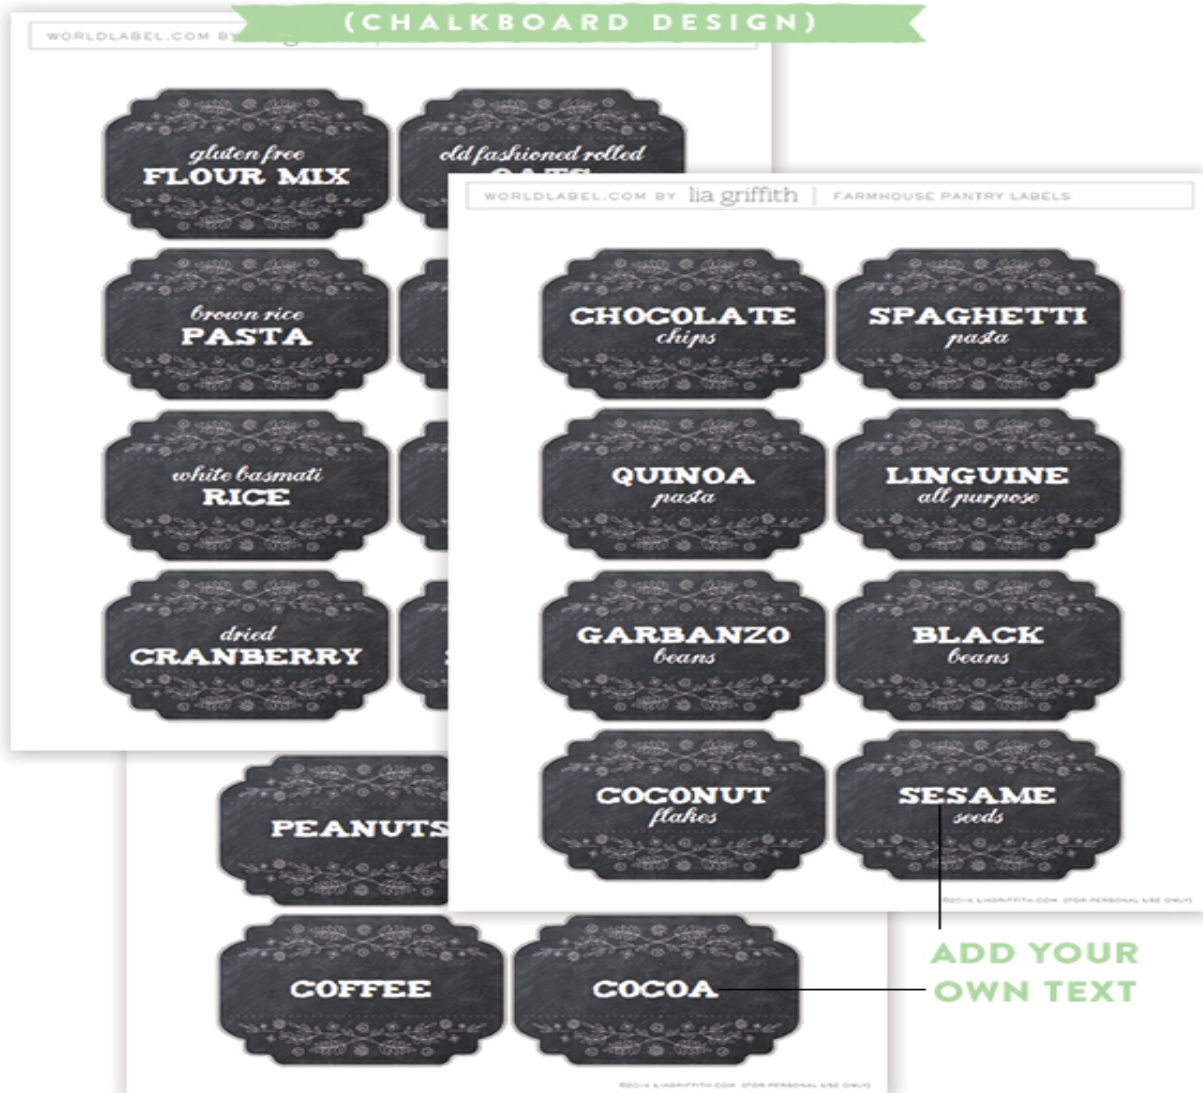

# FARMHOUSE PANTRY LABELS

(CHALKBOARD DESIGN)

LIAGRIFFITH.COM