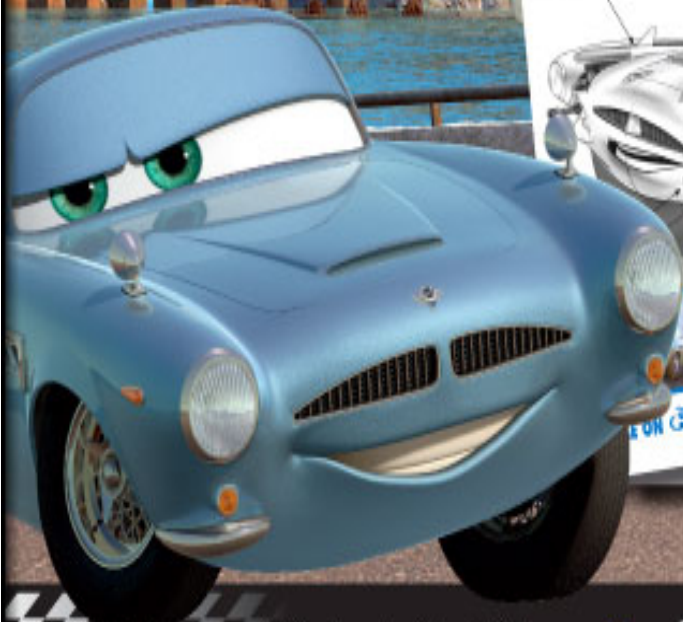

Disney · PIXAR

Cars

2

COLORING & ACTIVITIES

Disney · PIXAR
Cars

Lightning McQueen is designed with the finest gear and parts to accept his destiny.

DREAM CAR DESIGNER

Wheel Size Suspension Drivetrain Engine

Wash Lenses Eye Mount

Lightning McQueen

NOVEMBER 1

NOVEMBER 1

NOVEMBER 1

Print & Play **»** [CLICK HERE](#)