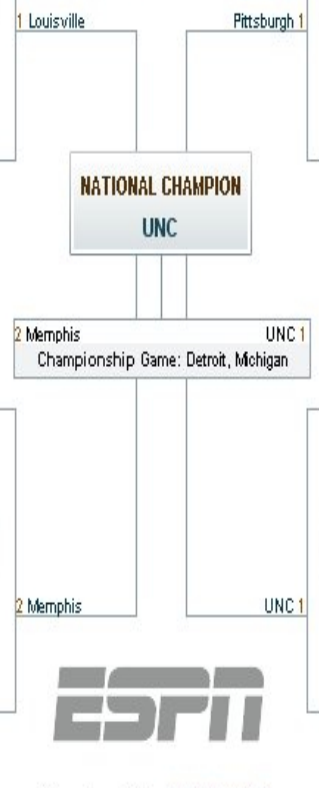

Round One March 19-20 Round Two March 21-22 Sweet Sixteen March 26-27 Elite Eight March 28-29 Final Four April 4 Championship April 6 Final Four April 4 Elite Eight March 28-29 Sweet Sixteen March 26-27 Round Two March 21-22 Round One March 19-20

PRESENTED BY:
State Farm Sprint

Track your bracket on your mobile phone. Go to ESPN.COM/Tourney on your phone's browser.