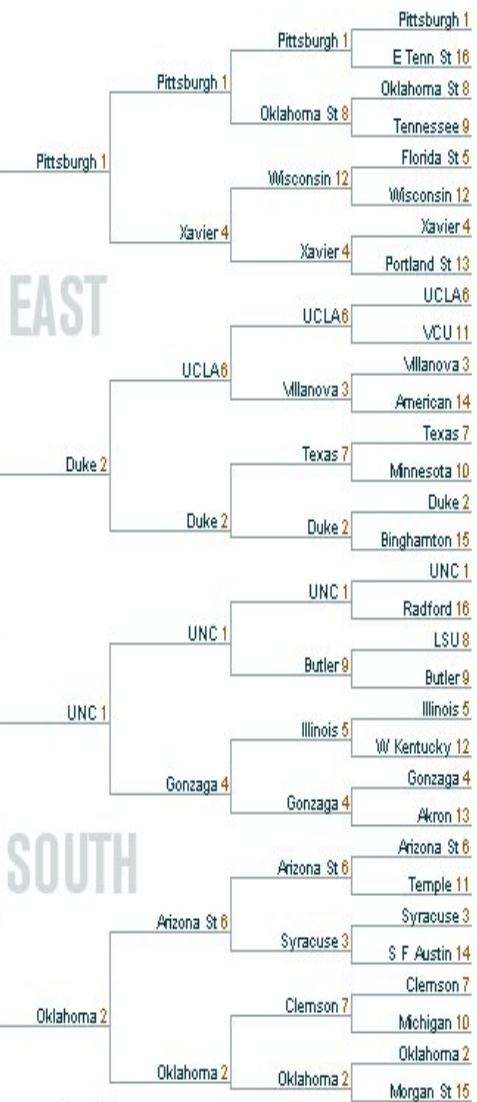

Round One March 19-20 Round Two March 21-22 Sweet Sixteen March 26-27 Elite Eight March 28-29 Final Four April 4 Championship April 6 Final Four April 4 Elite Eight March 28-29 Sweet Sixteen March 26-27 Round Two March 21-22 Round One March 19-20

PRESENTED BY:
State Farm Sprint

Track your bracket on your mobile phone. Go to ESPN.COM/Tourney on your phone's browser.