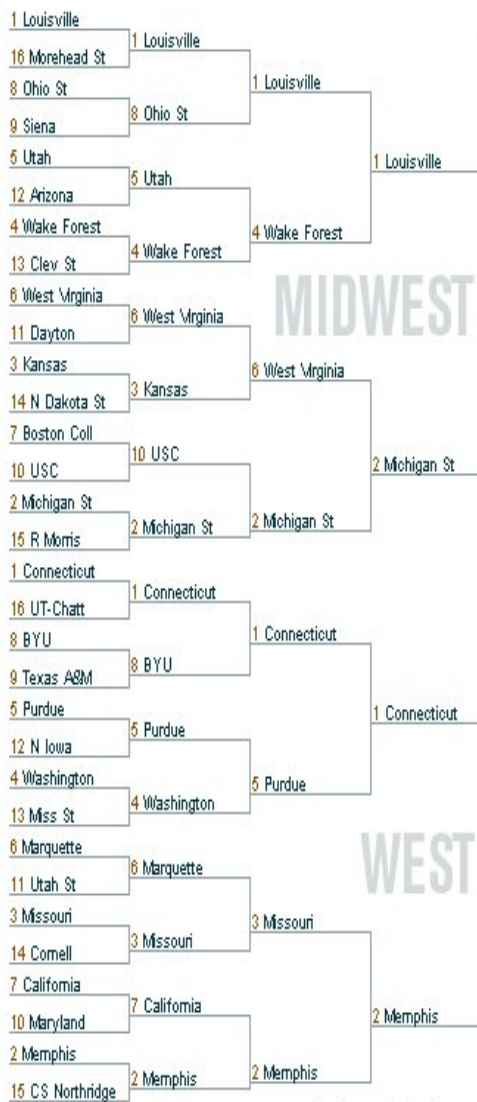

Round One March 19-20 Round Two March 21-22 Sweet Sixteen March 26-27 Elite Eight March 28-29 Final Four April 4 Championship April 6 Final Four April 4 Elite Eight March 28-29 Sweet Sixteen March 26-27 Round Two March 21-22 Round One March 19-20

PRESENTED BY:
State Farm Sprint

Track your bracket on your mobile phone. Go to ESPN.COM/Tourney on your phone's browser.