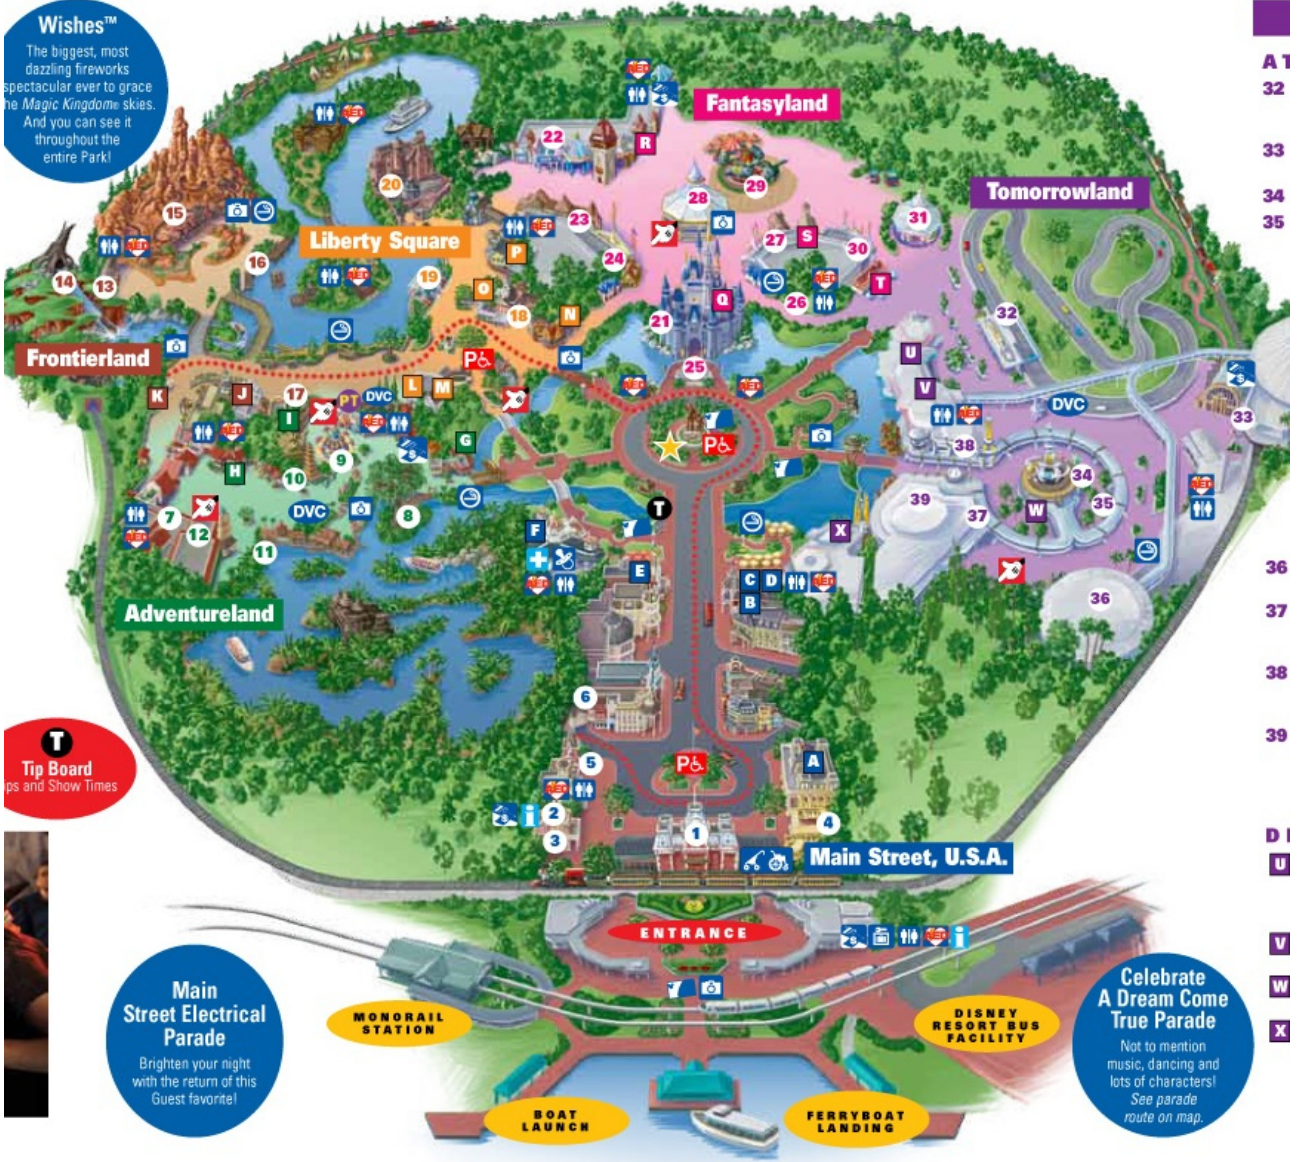

Wishes™
 The biggest, most dazzling fireworks spectacular ever to grace the Magic Kingdom® skies. And you can see it throughout the entire Park!

T
Tip Board
 Tips and Show Times

Main Street Electrical Parade
 Brighten your night with the return of this Guest favorite!

Celebrate A Dream Come True Parade
 Not to mention music, dancing and lots of characters! See parade route on map.

- A 1
- 32
- 33
- 34
- 35
- 36
- 37
- 38
- 39
- D I
- U
- V
- W
- X

SEVEN SEAS LAGOON