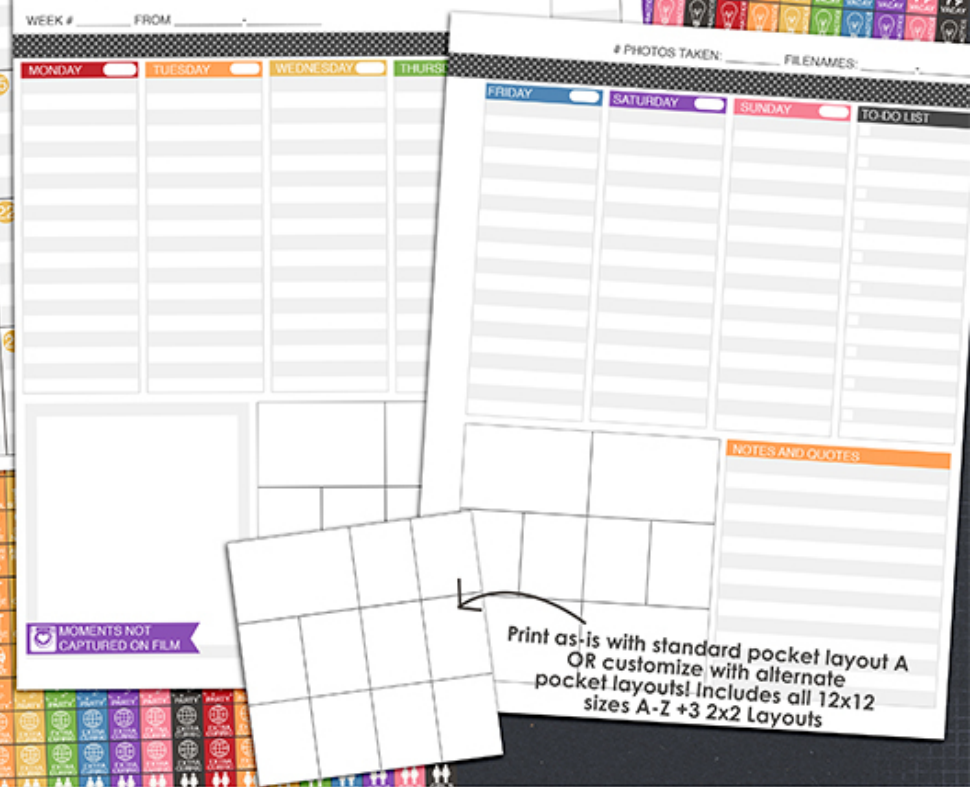

LARGE 8.5x11 Size for maximum note keeping space

Fully Customizable Year-Long Calendar perfect for Project Life planning and tracking!

Includes BOTH Monday-Sunday and Sunday-Saturday configurations in .jpg and .pdf printable formats!

Includes over 300 printable stickers! (16 reminders)

Print as-is with standard pocket layout A OR customize with alternate pocket layouts! Includes all 12x12 sizes A-Z + 3 2x2 Layouts

Sweet Shoppe
D • E • S • I • G • N • S • C O M

365unscripted: 2014 life planner
by traci reed

Comes both customizable and as-is! No Photoshop required for easy printing!