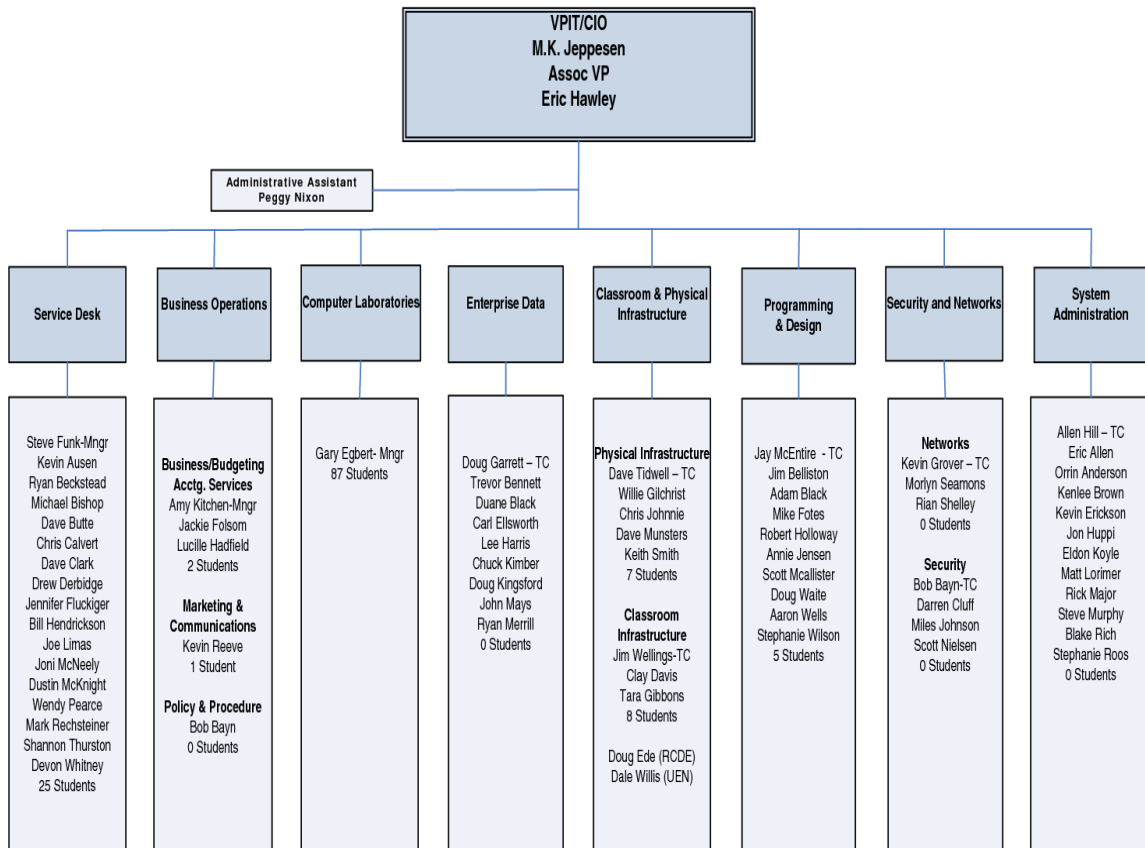

ORGANIZATIONAL CHART BY TEAM

All USU IT enterprise resources and functions not reporting directly to the VPIT.; i.e. college, departmental and unit programmers, DBA, systems admin, desktop admin, web development, technologists, computer specialists, network sys specialists etc., (people, equipment, software etc. throughout USU) will be coordinated, but not controlled or funded by VPIT/CIO Office. 11-12-09