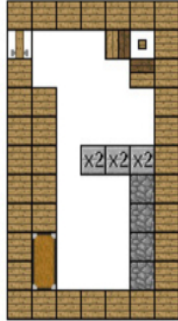

layer 1

layer 2

layer 3

layer 4

layer 5

layer 6

-  81 cobblestone
-  131 wood plank
-  1 wood door
-  2 wood step
-  6 double stacked stone slab
-  1 fence section
-  1 wood pressure plate
-  4 furnace
-  14 glass pane
-  5 yummy cake
-  11 wood half plank
-  1 large chest

block key & material list

Note: the darker part of the step blocks is the lower portion of the step

This is a very simple addon for the NPC village, the basic floorplan could be used for any number of different shops, add oakwood logs or cobblestone to the corners for variety.