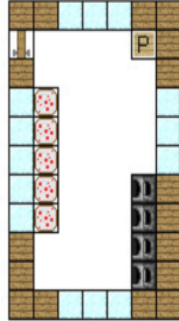

layer 1

layer 2

layer 3

layer 4

layer 5

layer 6

-  81 cobblestone
-  131 wood plank
-  1 wood door
-  2 wood step
-  6 double stacked stone slab
-  1 fence section
-  1 wood pressure plate
-  4 furnace
-  14 glass pane
-  5 yummy cake
-  11 wood half plank
-  1 large chest

block key & material list

Note: the darker part of the step blocks is the lower portion of the step

This is a very simple addon for the NPC village, the basic floorplan could be used for any number of different shops, add oakwood logs or cobblestone to the corners for variety.