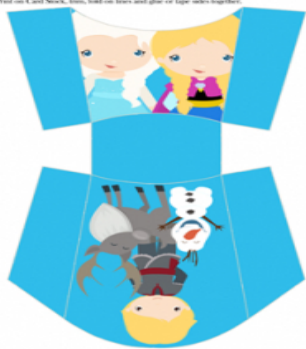

Disney's Frozen | GARLAND
CUT OUT CIRCLES AND HOLE PUNCH WHERE INDICATED

Disney's Frozen | GARLAND
CUT OUT CIRCLES AND HOLE PUNCH WHERE INDICATED

Treat Bag Toppers

www.funfonix.com

You're Invited

You're Invited

DISNEY'S FROZEN INVITATIONS

www.funfonix.com

FREE FROZEN Party Printables

Straw Flags

Fry Box

PRINTABLE TREAT BAGS

Cupcake / Treat Toppers

www.funfonix.com