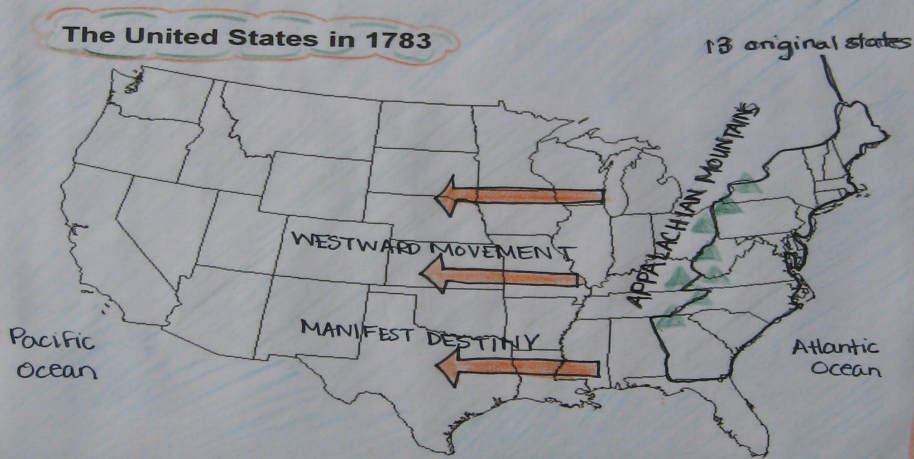

WESTWARD MOVEMENT

Obj: We will identify reasons why American settlers moved west of the Appalachian Mountains

1. What is Westward Movement?
 - Westward movement was when American settlers began to move and live WEST of the Appalachian Mountains in the 1800s.
2. What is Manifest Destiny?
 - Manifest Destiny was the belief that the United States should expand WEST to the Pacific Ocean.