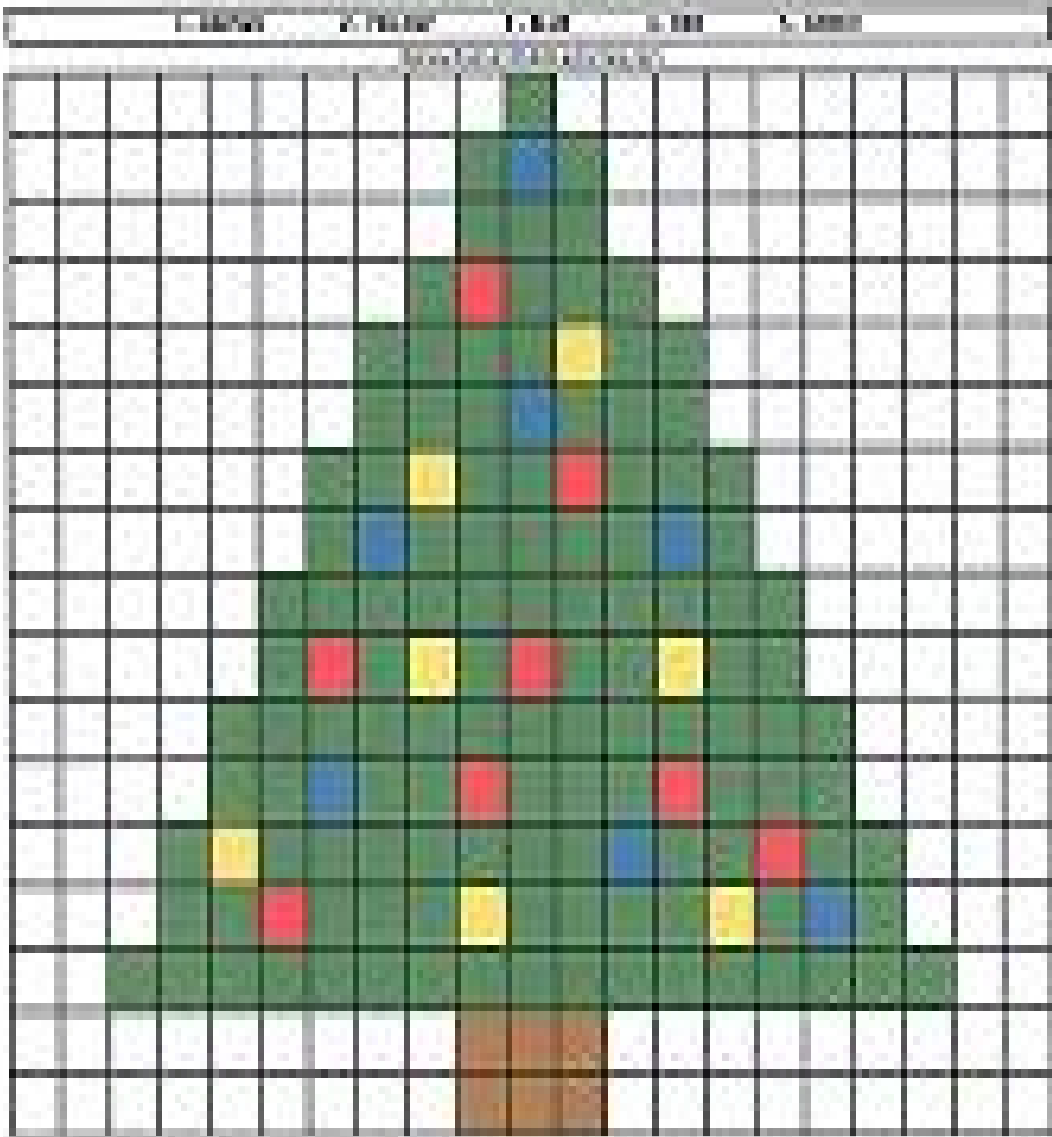

GRAPH ARTISM