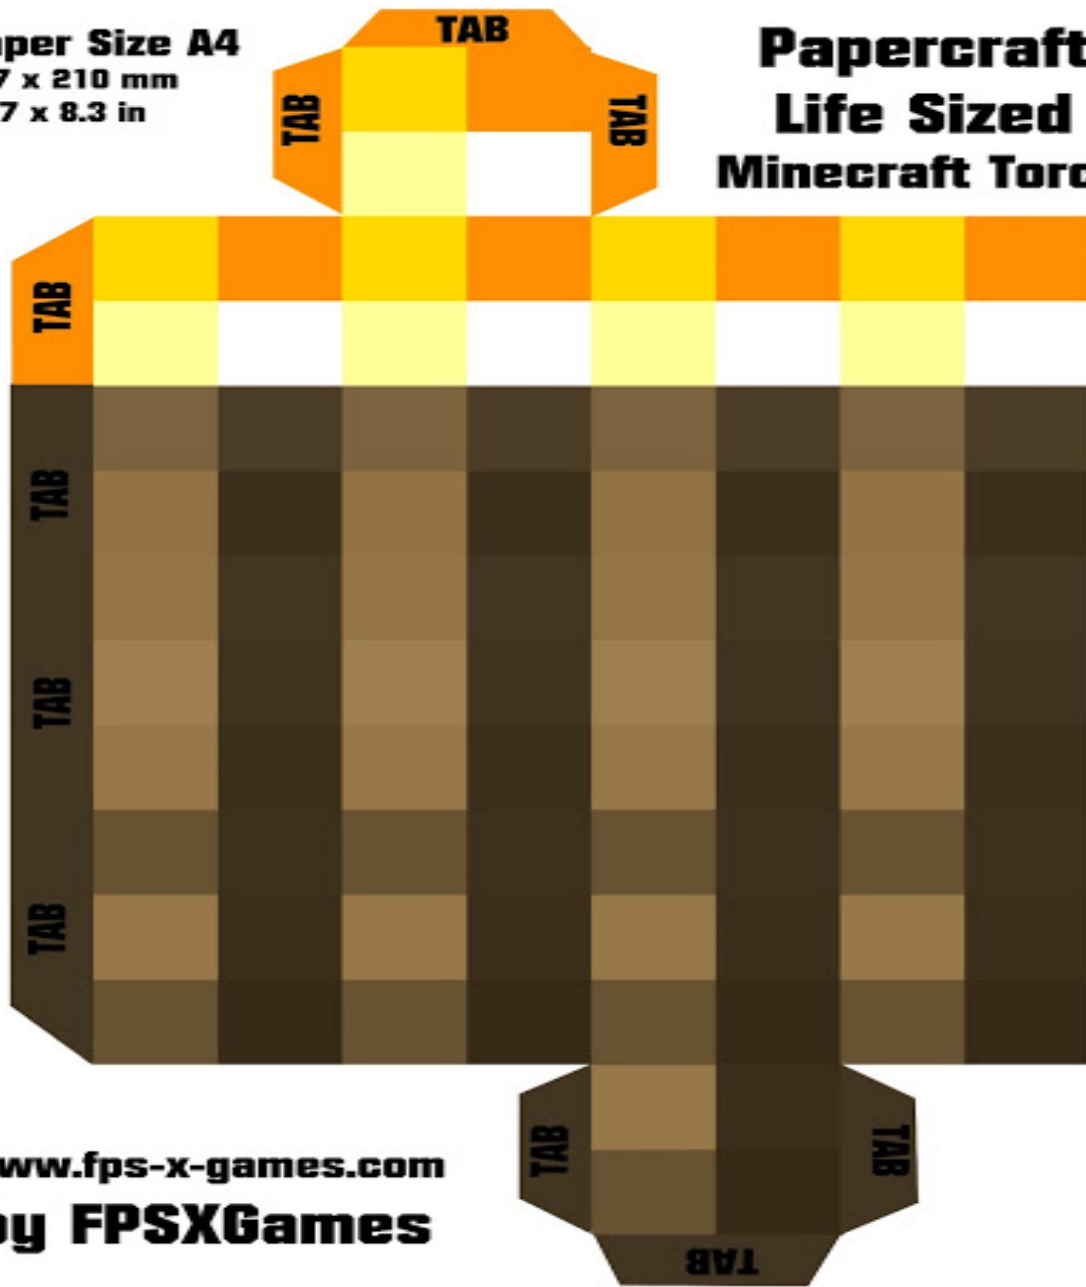

Paper Size A4
297 x 210 mm
11.7 x 8.3 in

Papercraft Life Sized Minecraft Torch

www.fps-x-games.com
by FPSXGames