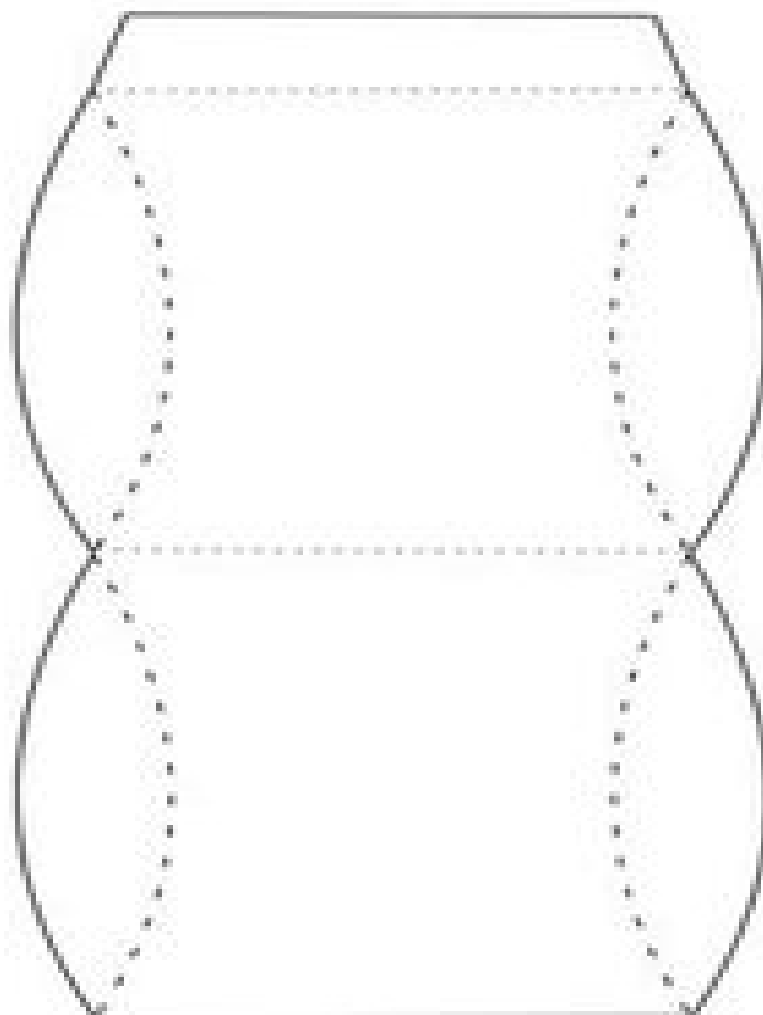

FELLOW BOX TEMPLATE - SMALL

KEY
Cut ———
Fold - - - -

For more information & templates visit
<http://rubberstamping.about.com/od/templates>