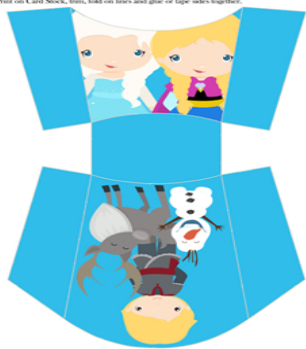

FRY BOX

Print out Card Stock, Fold on lines and glue or tape sides together.