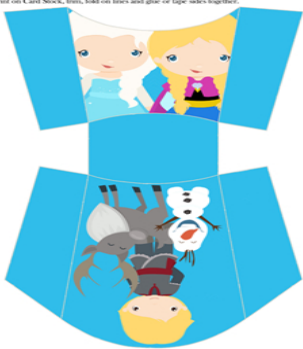

FRY BOX

Print out Card Stock, Fold on lines and glue or tape sides together.