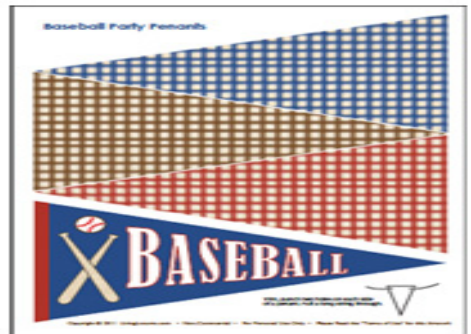

5x7 invitation

flag labels

2" Circle tags

party pennant

Centerpiece/Door Hangers

Water Bottle Labels & Thank You Cards