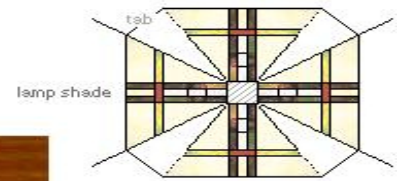

© 2003 Christine Woolsey
 All Rights Reserved
 1 inch 1:24 scale
 Scaled for Windows Printers

Fold back and glue to underside