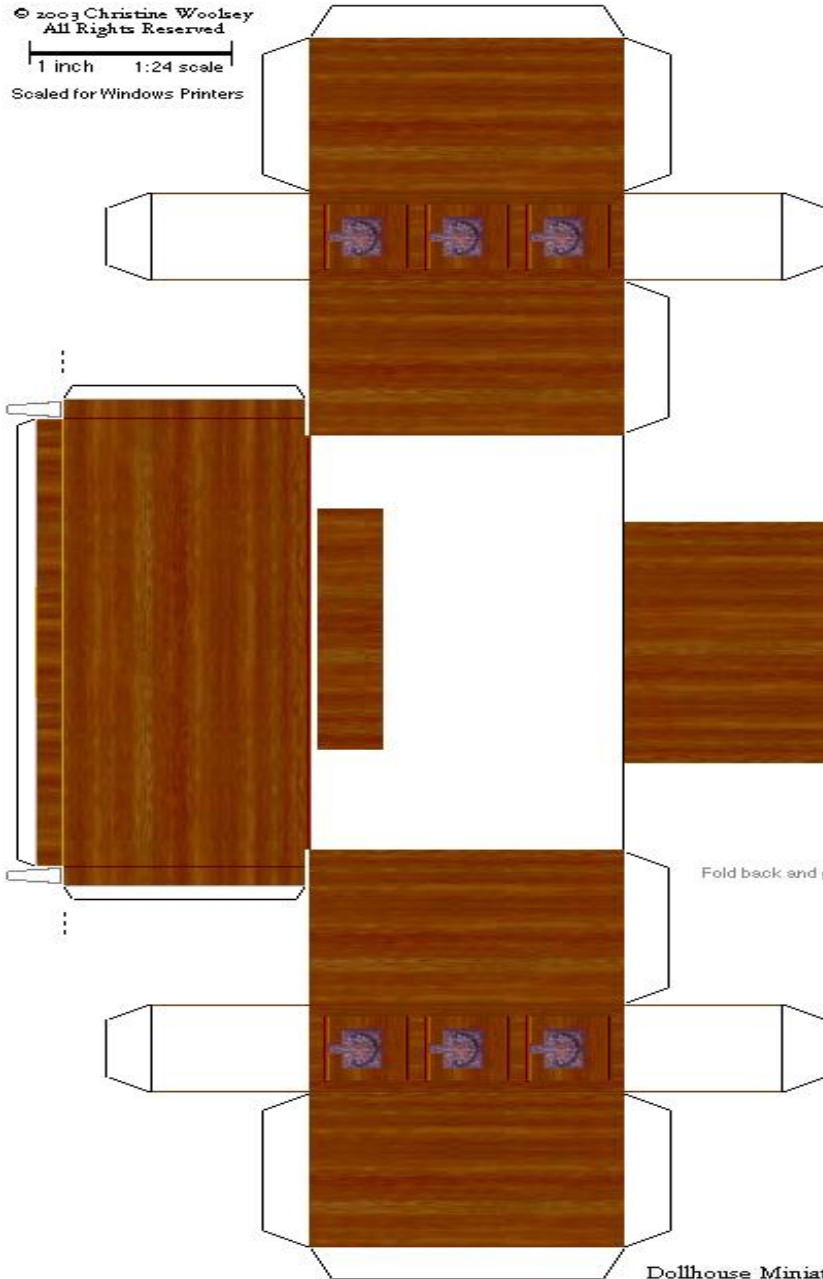

© 2003 Christine Woolsey
 All Rights Reserved
 1 inch 1:24 scale
 Scaled for Windows Printers

Fold back and glue to underside