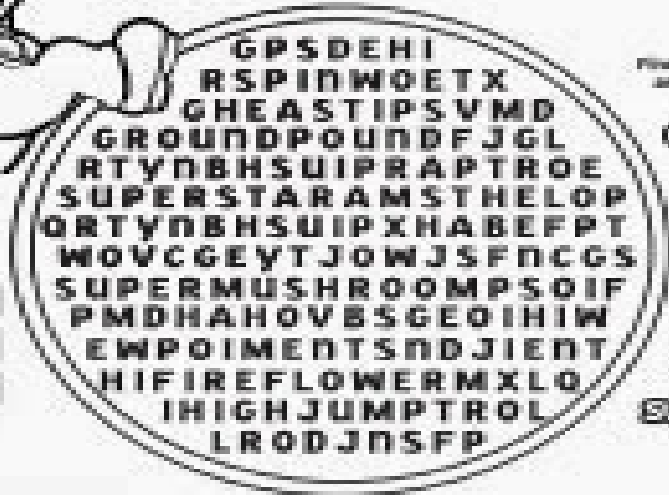

RUN. JUMP. POWER-UP.
SUPER MARIO