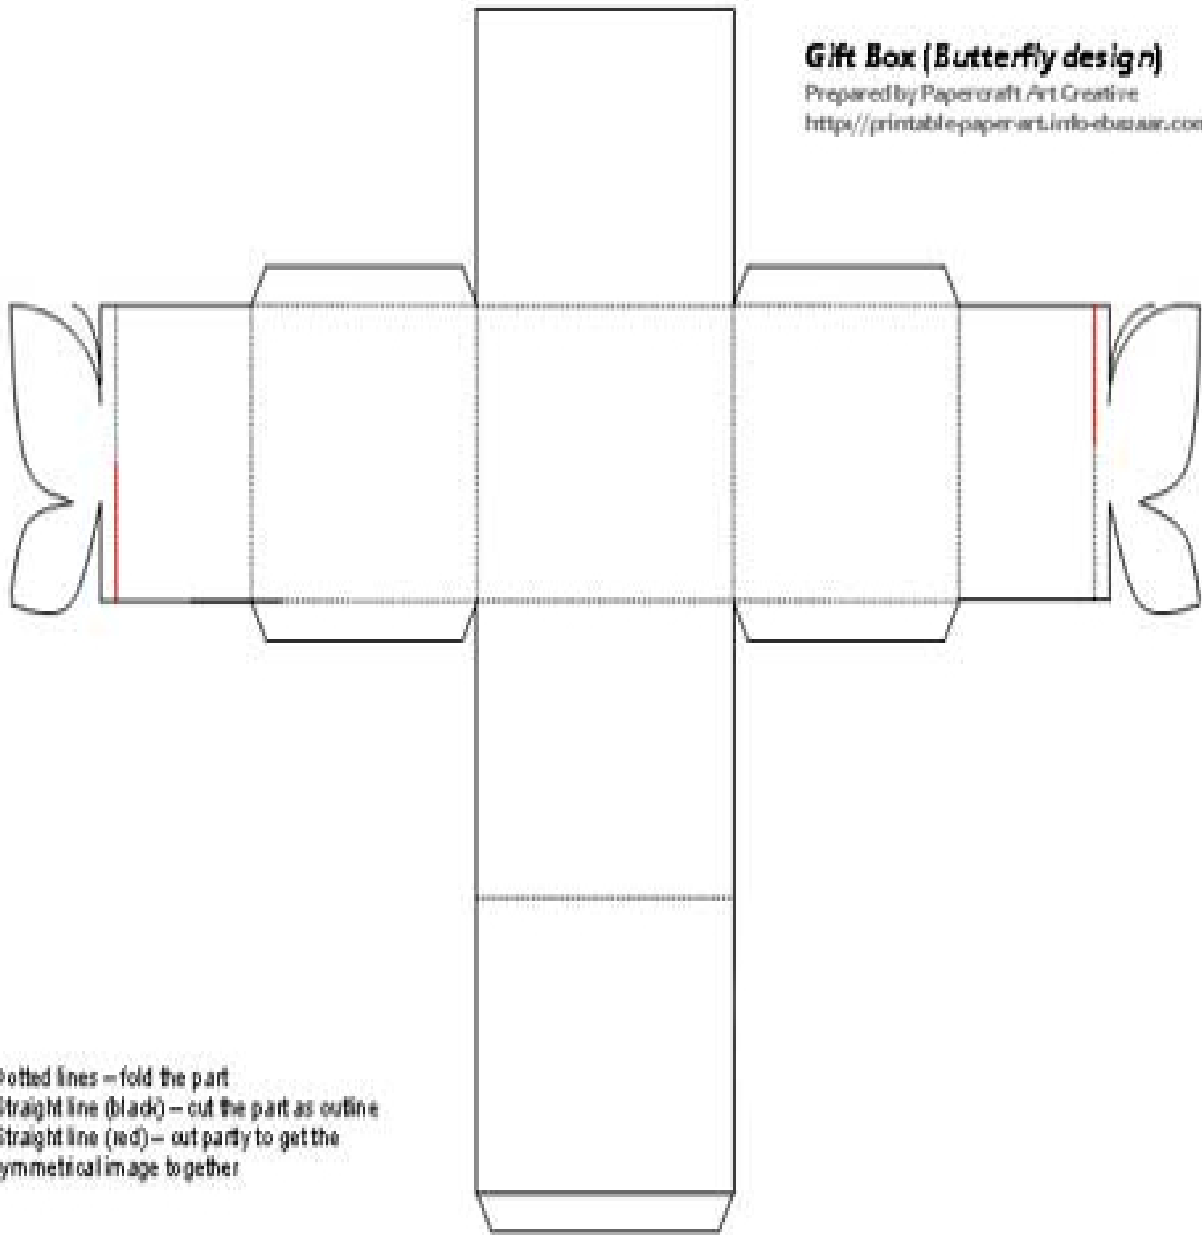

Gift Box (Butterfly design)

Prepared by Papercraft Art Creative
<http://printable-paper-art.info-ebusaa.com>

Dotted lines – fold the part
Straight line (black) – cut the part as outline
Straight line (red) – out party to get the
symmetrical image together