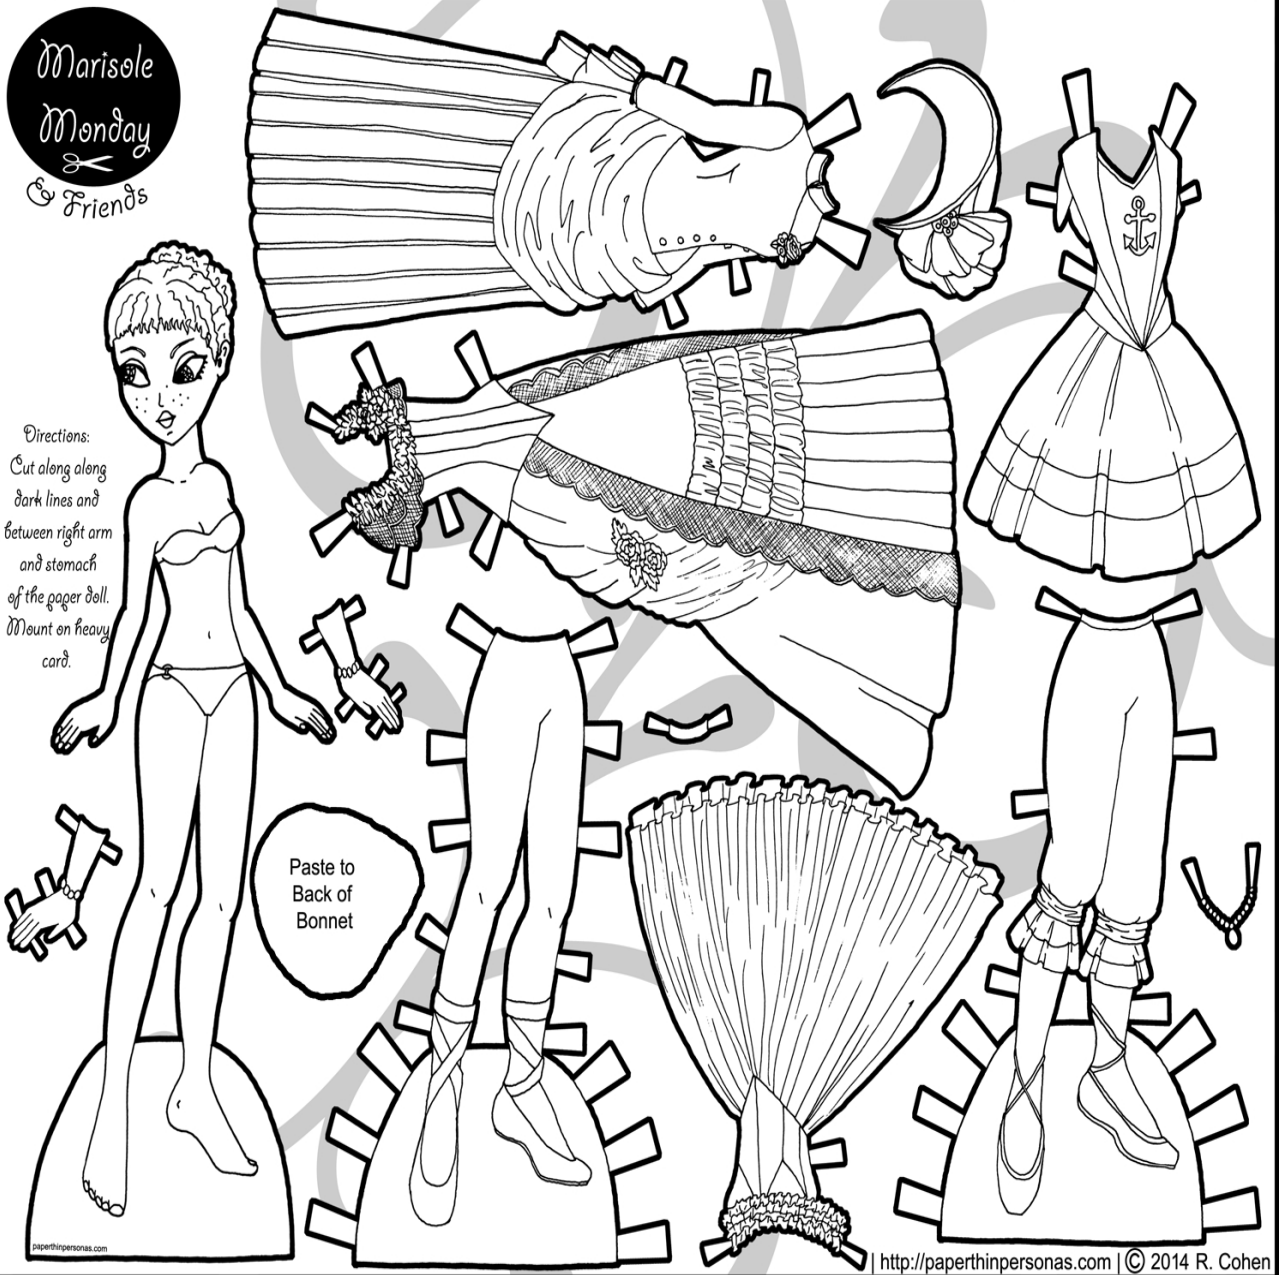

Marisole  
Monday  
Friends

Directions:  
Cut along along  
dark lines and  
between right arm  
and stomach  
of the paper doll.  
Mount on heavy  
card.

[paperthinpersonas.com](http://paperthinpersonas.com)