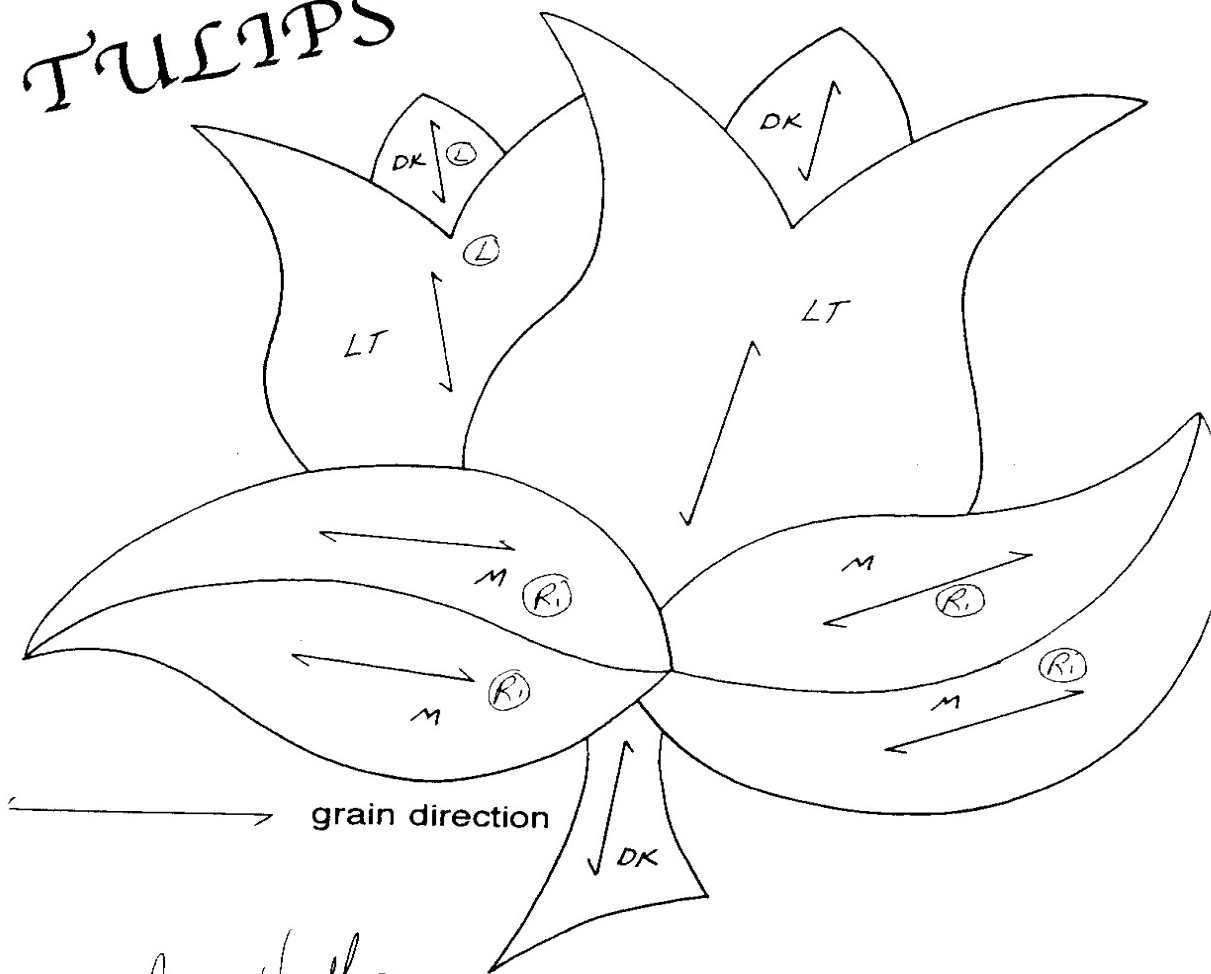

# TULIPS

*Garnet Hall*  
 copyright 1998 ©  
 Garnet Hall

DK- Dark Western Red Cedar  
 M -Medium Western Red Cedar  
 LT- Light Western Red Cedar

Ⓡ1 -raise 1/4in.

Ⓛ -lower 1/8in.

Ⓛ1 -lower 1/4in.