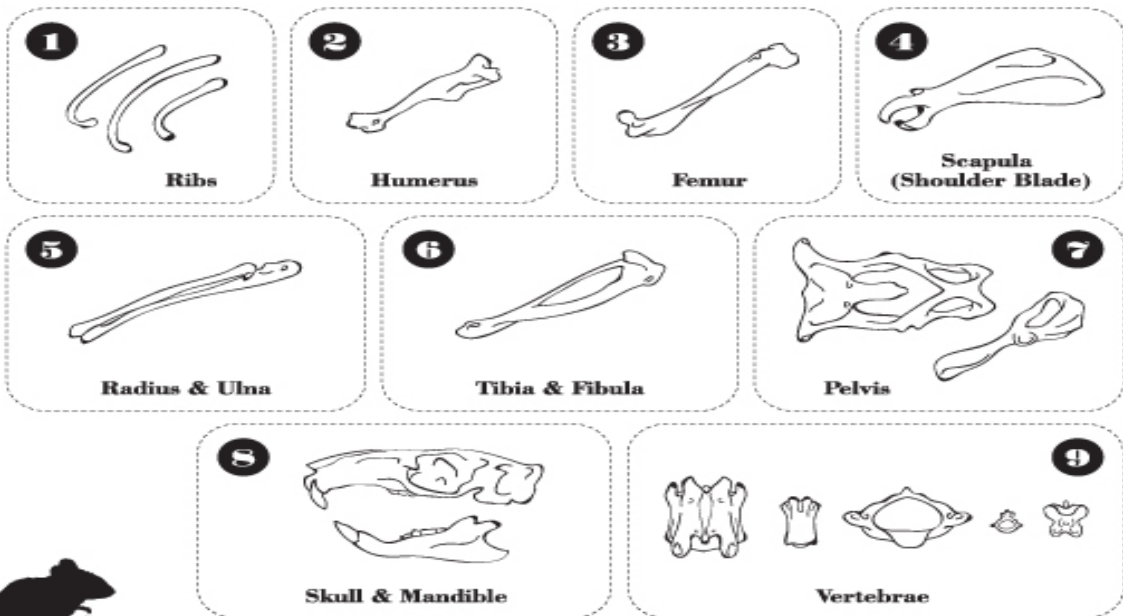

OWL PELLET RODENT BONE ID CHART

Use this key to determine what you've found!

Bone ID Chart
Design by Natalya Zahn
www.iheartungulates.com

*Other species commonly eaten by owls (and found in pellets) include shrews, moles, mice, chipmunks, small birds, squirrels, rats and rabbits. Look for a variety of sizes of the same bone type!