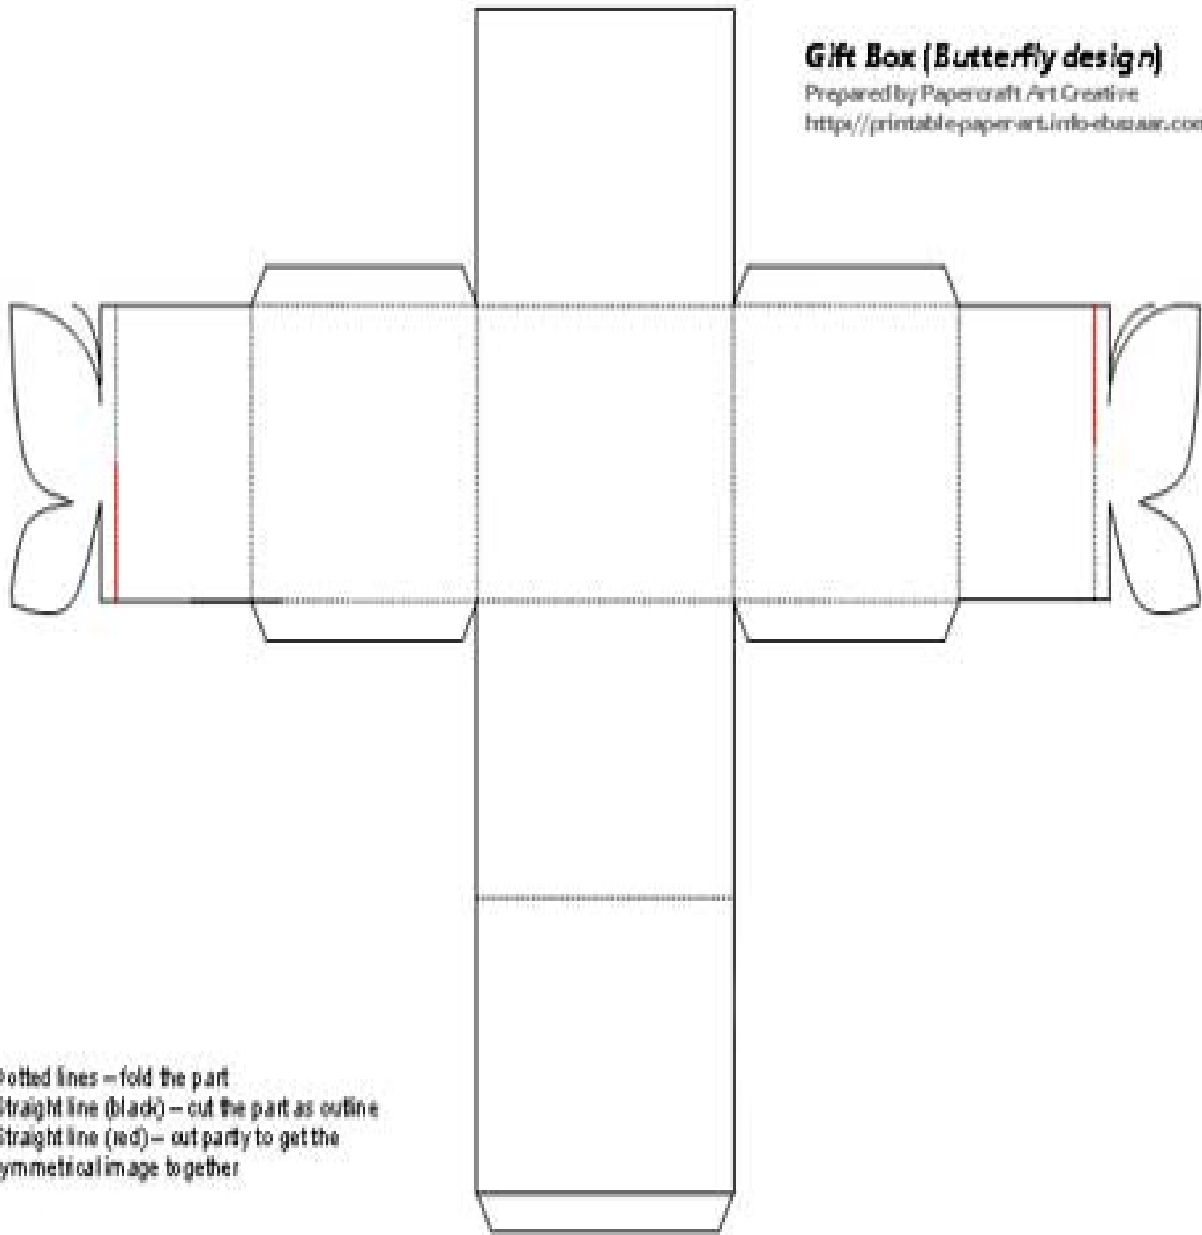

Gift Box (Butterfly design)

Prepared by Papercraft Art Creative
<http://printable-paper-art.info-ebusaa.com>

Dotted lines – fold the part
Straight line (black) – cut the part as outline
Straight line (red) – cut partly to get the symmetrical image together