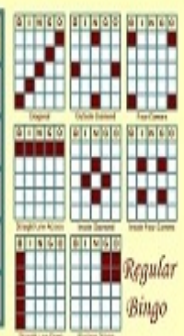

Outside Diamond

Outside Picture
Frame

Picnic Table

Plus Sign

Postage Stamp

Railroad Tracks

Regular
Bingo

Shaded / Unshaded

Six Pack

Straight Line Across

Straight Line Down

Telephone Pole

Top Hat

Topless

Triple Stamps

Two Straight Lines
(Free OK)

Two Straight Lines
(No Free)

Window Shade