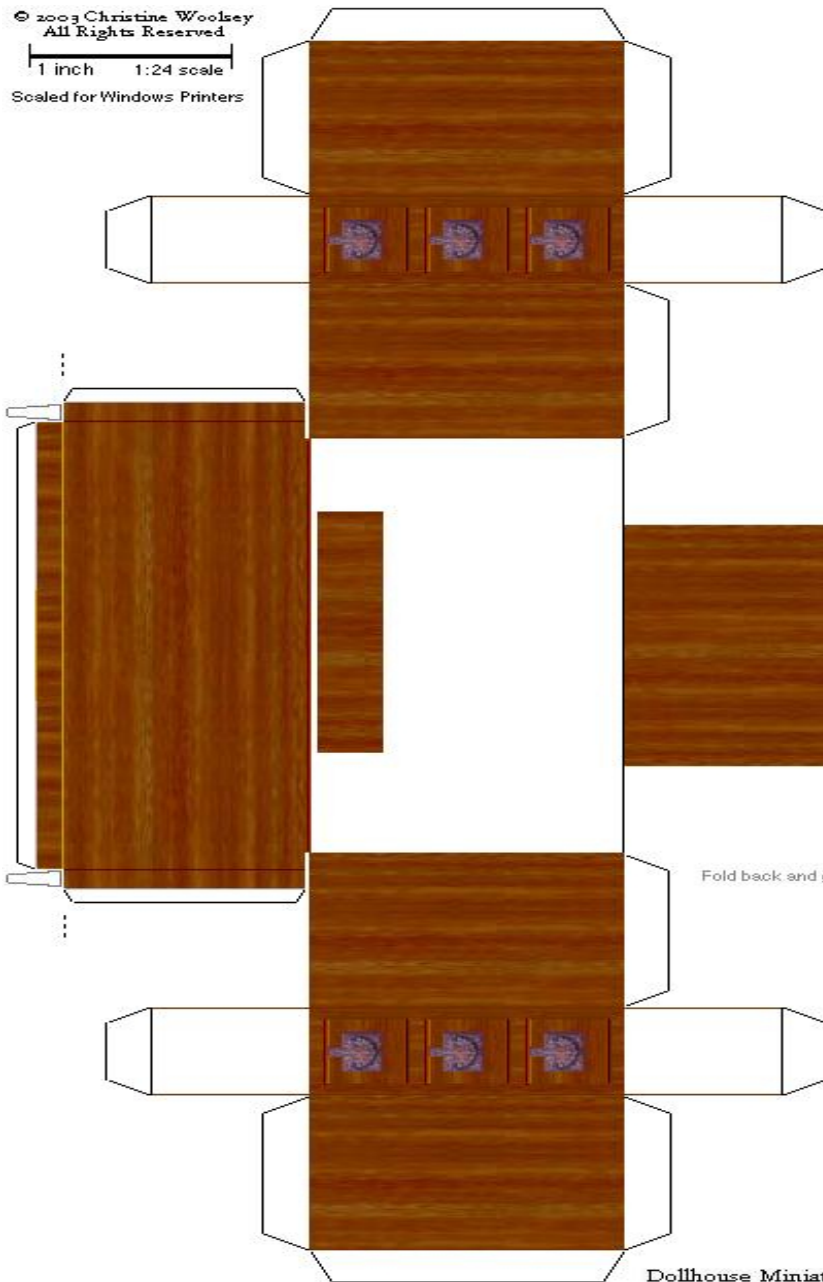

© 2003 Christine Woolsey  
All Rights Reserved  
1 inch 1:24 scale  
Scaled for Windows Printers

Desk Blotter

Fold back and glue to underside