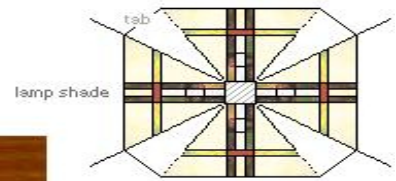

© 2003 Christine Woolsey  
All Rights Reserved  
1 inch 1:24 scale  
Scaled for Windows Printers

Desk Blotter

Fold back and glue to underside