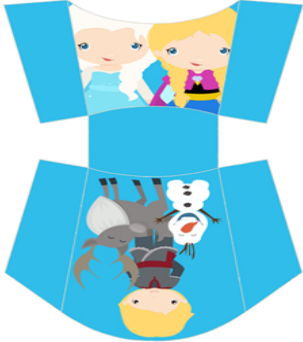

Straw Flags

Fry Box

www.homesketeers.com