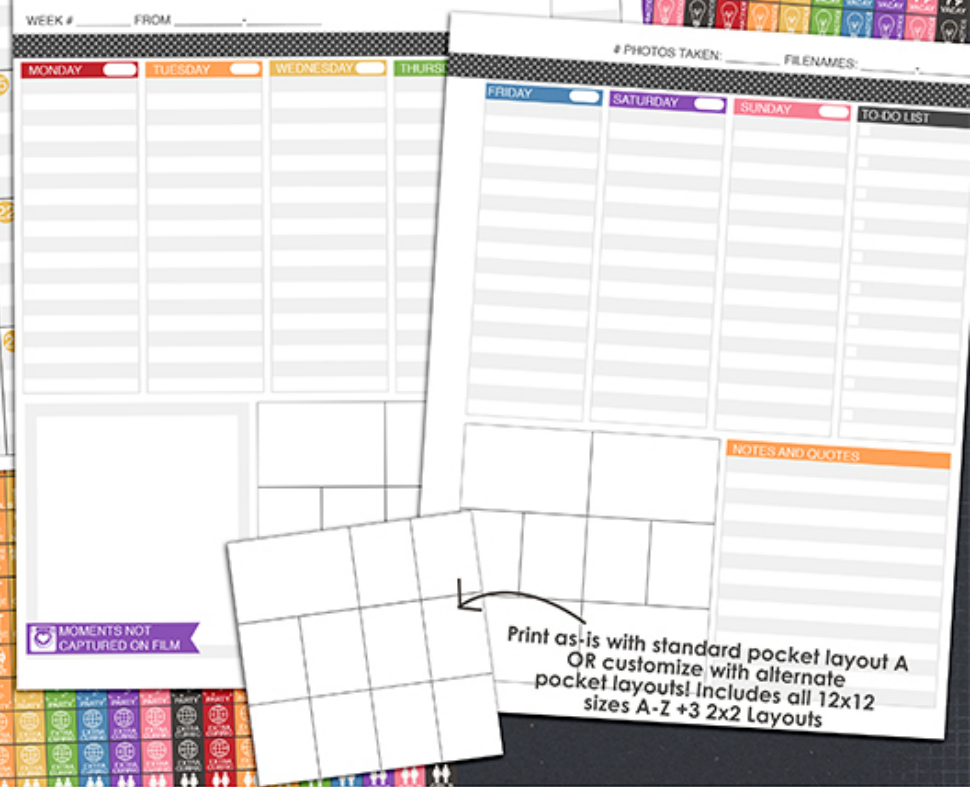

LARGE 8.5x11 Size for maximum note keeping space

Fully Customizable Year-Long Calendar perfect for Project Life planning and tracking!

Includes BOTH Monday-Sunday and Sunday-Saturday configurations in .jpg and .pdf printable formats!

Includes over 300 printable stickers! (16 reminders)

Print as-is with standard pocket layout A OR customize with alternate pocket layouts! Includes all 12x12 sizes A-Z + 3 2x2 Layouts

Sweet Shoppe  
D • E • S • I • G • N • S • C O M

365unscripted: 2014 life planner  
by traci reed

Comes both customizable and as-is! No Photoshop required for easy printing!