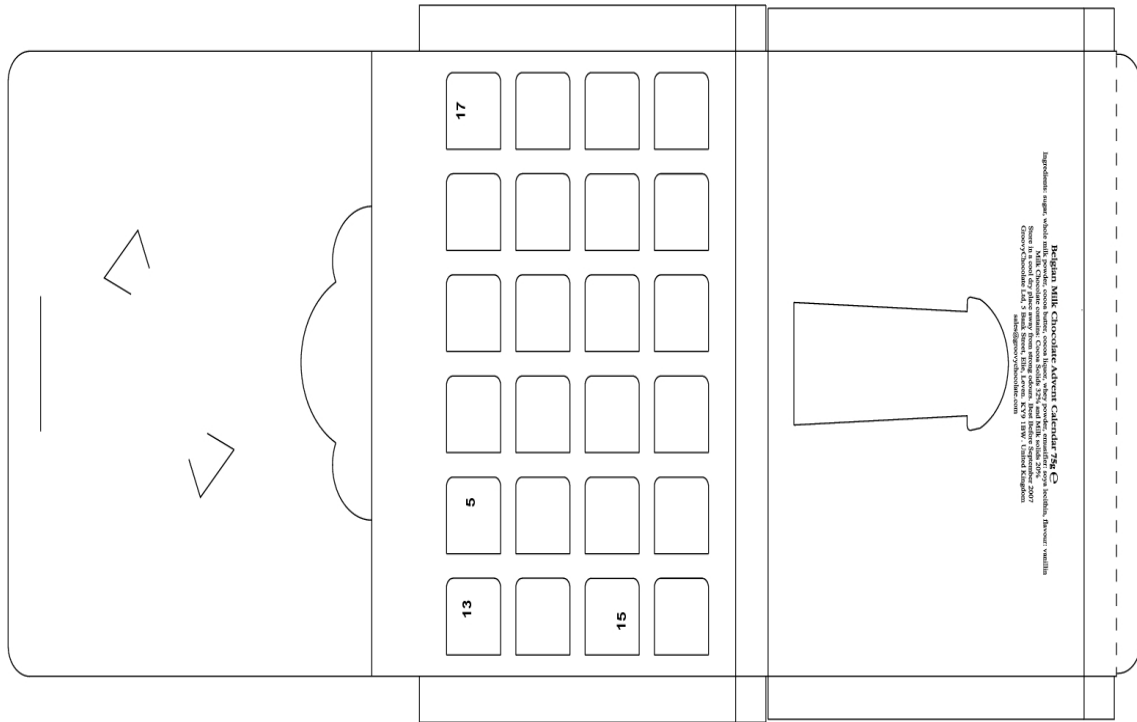

ADVENT CALENDAR TEMPLATE

FOLDED DIMENSIONS - 204 x 153 x 10 mm
ADVERTISING SPACE 50 x 25 mm (part personalised) 204 x 306 mm (fully personalised)

SCALE 1:2