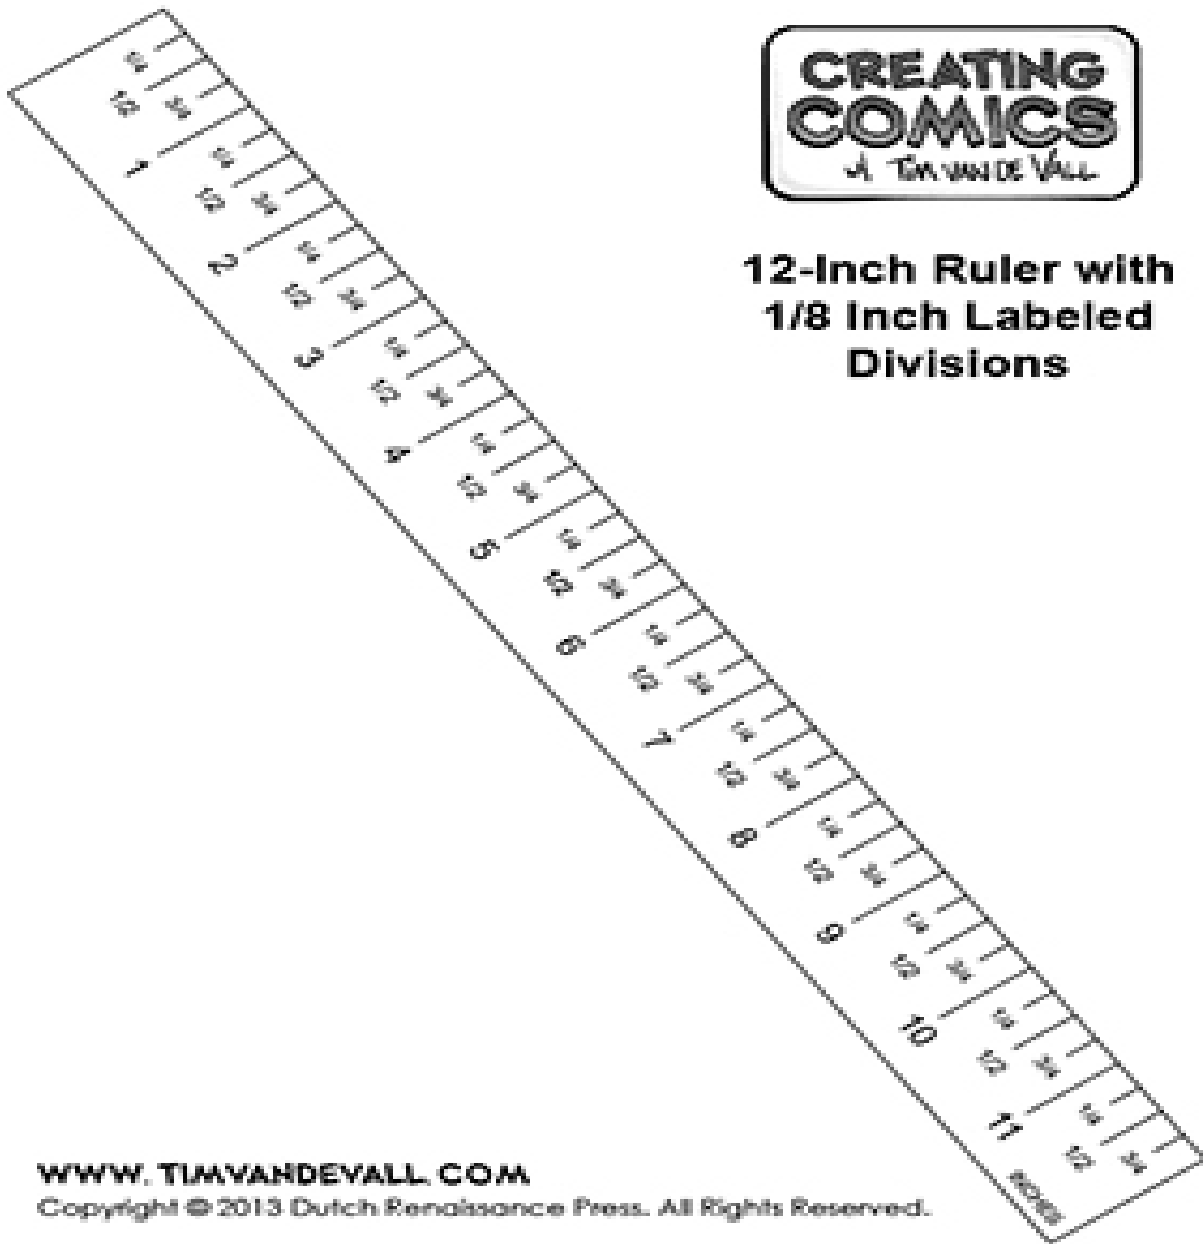

**12-Inch Ruler with
1/8 Inch Labeled
Divisions**

WWW.TIMVANDEVALL.COM

Copyright © 2013 Dutch Renaissance Press. All Rights Reserved.