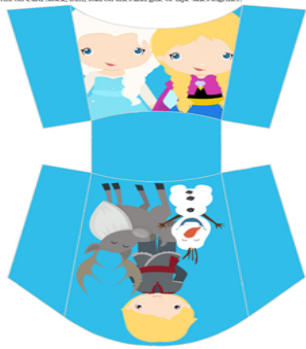

Fry Box

Print on Card Stock, trim, fold on lines and glue or tape sides together.

www.homesiteers.com

www.homesiteers.com