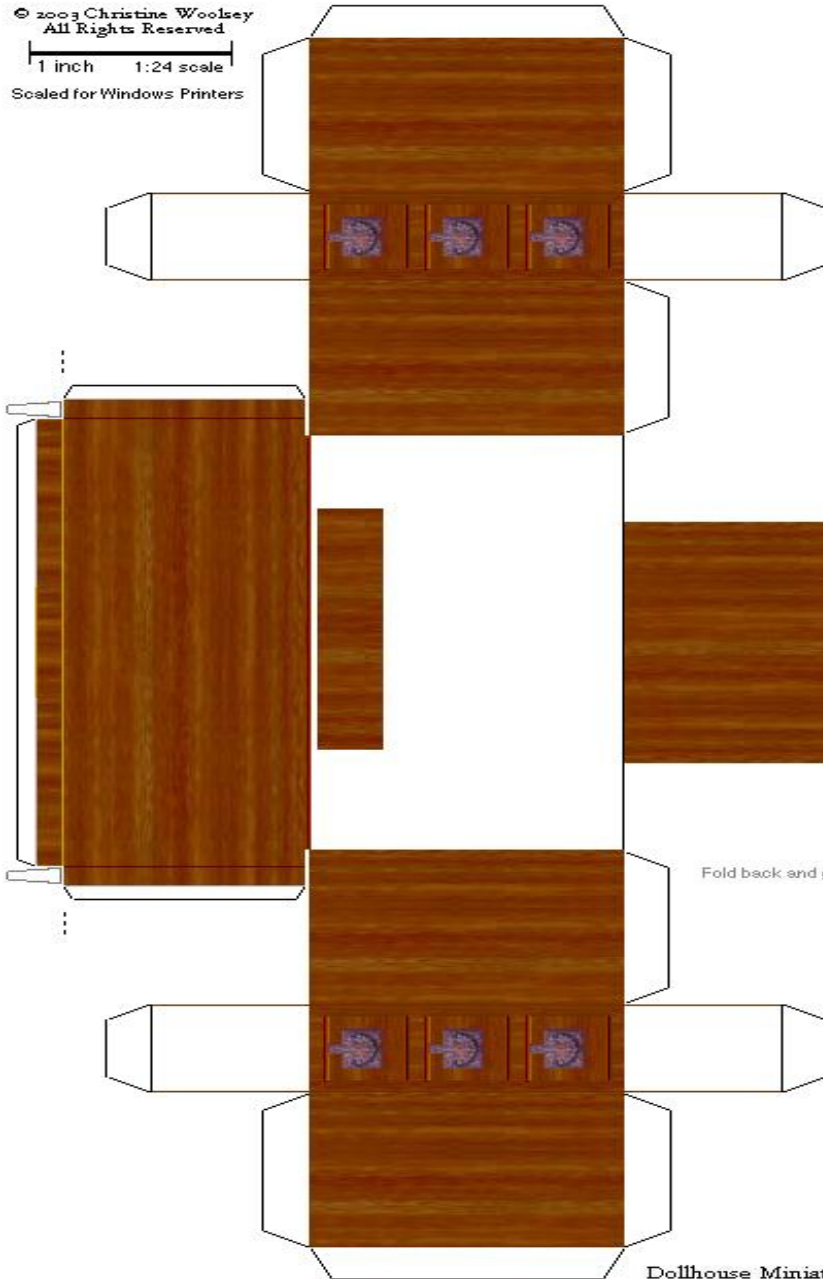

© 2003 Christine Woolsey
All Rights Reserved
1 inch 1:24 scale
Scaled for Windows Printers

Desk Blotter

Fold back and glue to underside