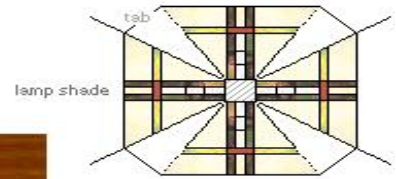

© 2003 Christine Woolsey
All Rights Reserved
1 inch 1:24 scale
Scaled for Windows Printers

Desk Blotter

Fold back and glue to underside