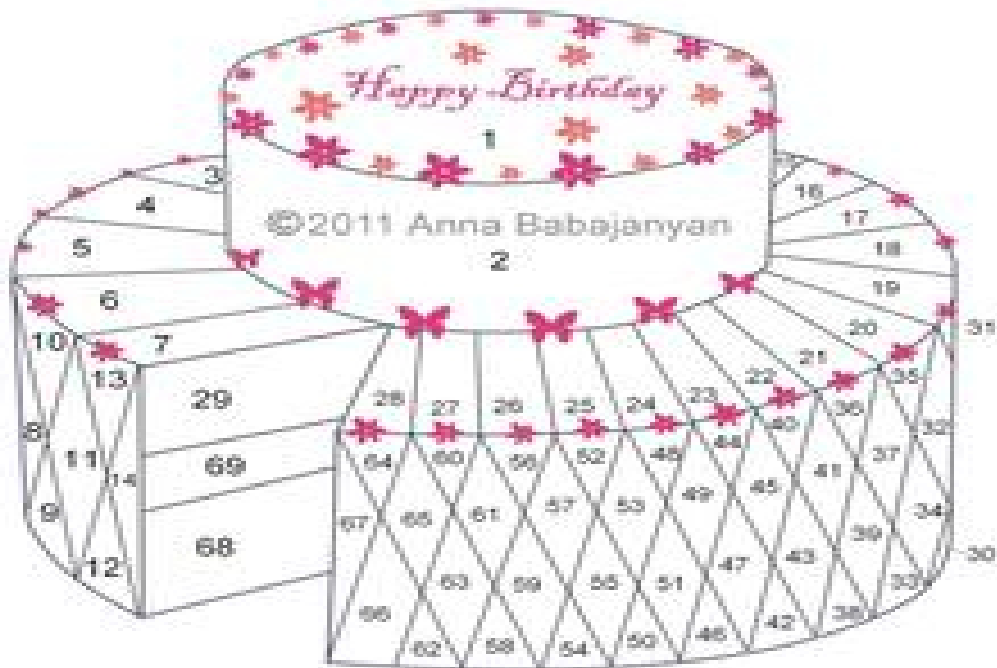

Sheet purchased from www.craftsuprint.com

BIRTHDAY CAKE

Corner Folds:

1,2,6,7,8,11,19,20,21,22,23,24,25,26,
27,28,32,33,36,38,40,42,44,46,48,50,
52,54,56,58,60,62,64.

Blue lines indicate cutting lines

Decorate your cake with flowers,
butterflies, hearts, gems.

Cutting line for
version not including
folds 1 and 2.