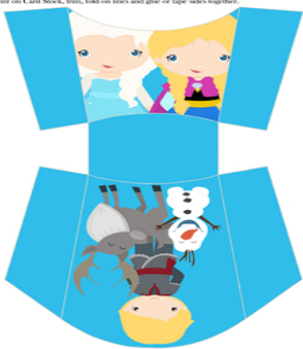

Straw Fligs

Fry Box

Print on Card Stock, trim, fold on lines and glue or tape sides together.

www.homesketeers.com