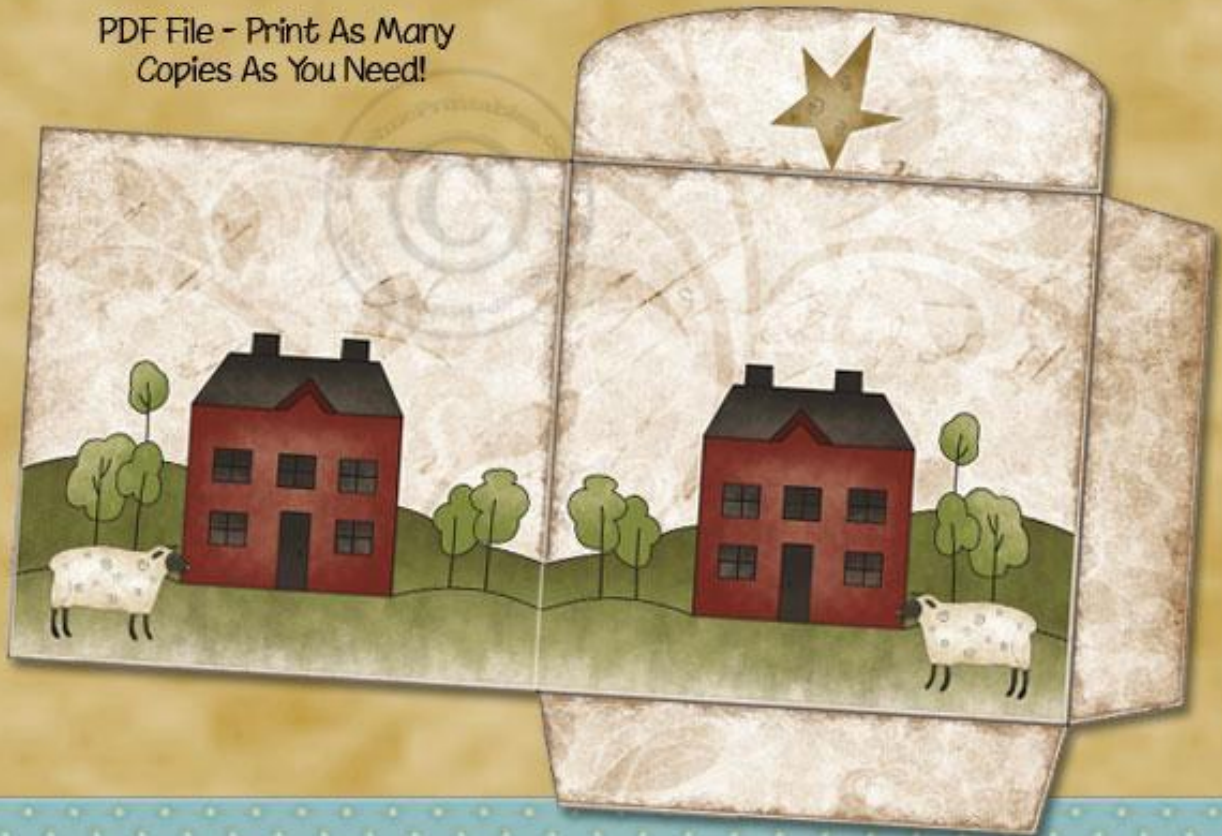

#120321 - Saltbox

Printable Tea Packet Envelope

Approx. 2.75" x 2.75" - Holds a Regular Sized Tea Bag - 2 Envelopes Print Per Pg.

PDF File - Print As Many
Copies As You Need!

www.EweNmePrintables.com ©2012