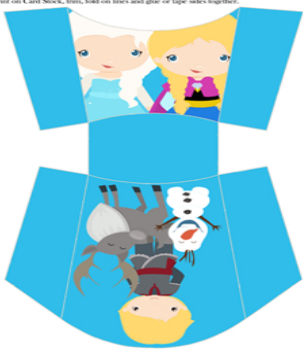

Disney's Frozen | GARLAND
CUT OUT CIRCLES AND HOLE PUNCH WHERE INDICATED

www.homesiteers.com

Disney's Frozen | GARLAND
CUT OUT CIRCLES AND HOLE PUNCH WHERE INDICATED

FREE
FROZEN
Party Printables

Tree Trunk Toppers

DISNEY'S FROZEN INVITATIONS

Straw Flags

Fry Box

Print out Cardstock, trim, fold on lines and glue or tape sides together.

PRINTABLE SUBSTITUTION CARDS

Cupcake / Treat Toppers