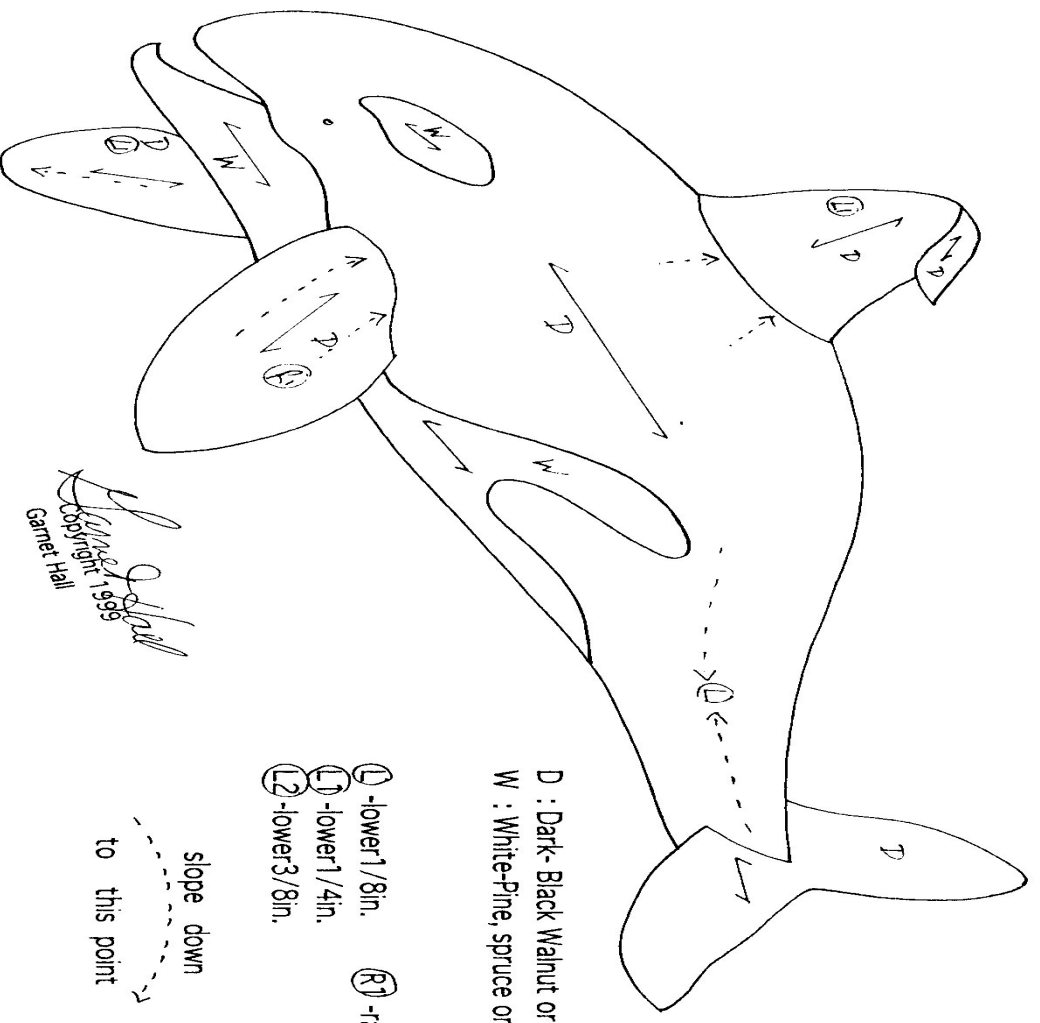

ORCA

10pcs.

12 1/2in. x 7in.

D : Dark- Black Walnut or very dark cedar
W : White-Pine, spruce or aspen

- ①-lower 1/8in. (R1)-raise 1/4in.
- ①-lower 1/4in.
- ②-lower 3/8in.

Blaine Hall
Copyright 1999
Garnett Hall

The above symbol means , lower the area so the tail appears to sweep up.
Shape the overall project to give it a rounded look.