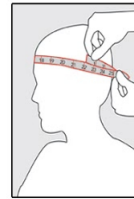

back of head

just for your reference, this template is my size,  
my head measurement is around 20inch or 50cm,  
i managed to print all on 4 x A4 paper.

A4

nose