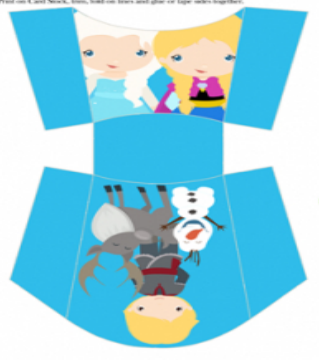

Disney's Frozen | GARLAND
CUT OUT CIRCLES AND HOLE PUNCH WHERE INDICATED

www.funfonixteasers.com

Disney's Frozen | GARLAND
CUT OUT CIRCLES AND HOLE PUNCH WHERE INDICATED

Treat Bag Toppers

www.funfonixteasers.com

You're Invited

DISNEY'S FROZEN INVITATIONS

You're Invited

FREE FROZEN Party Printables

Straw Flags

Fry Box

PRINTED STRAW TOPPERS

Cupcake / Treat Toppers

www.funfonixteasers.com