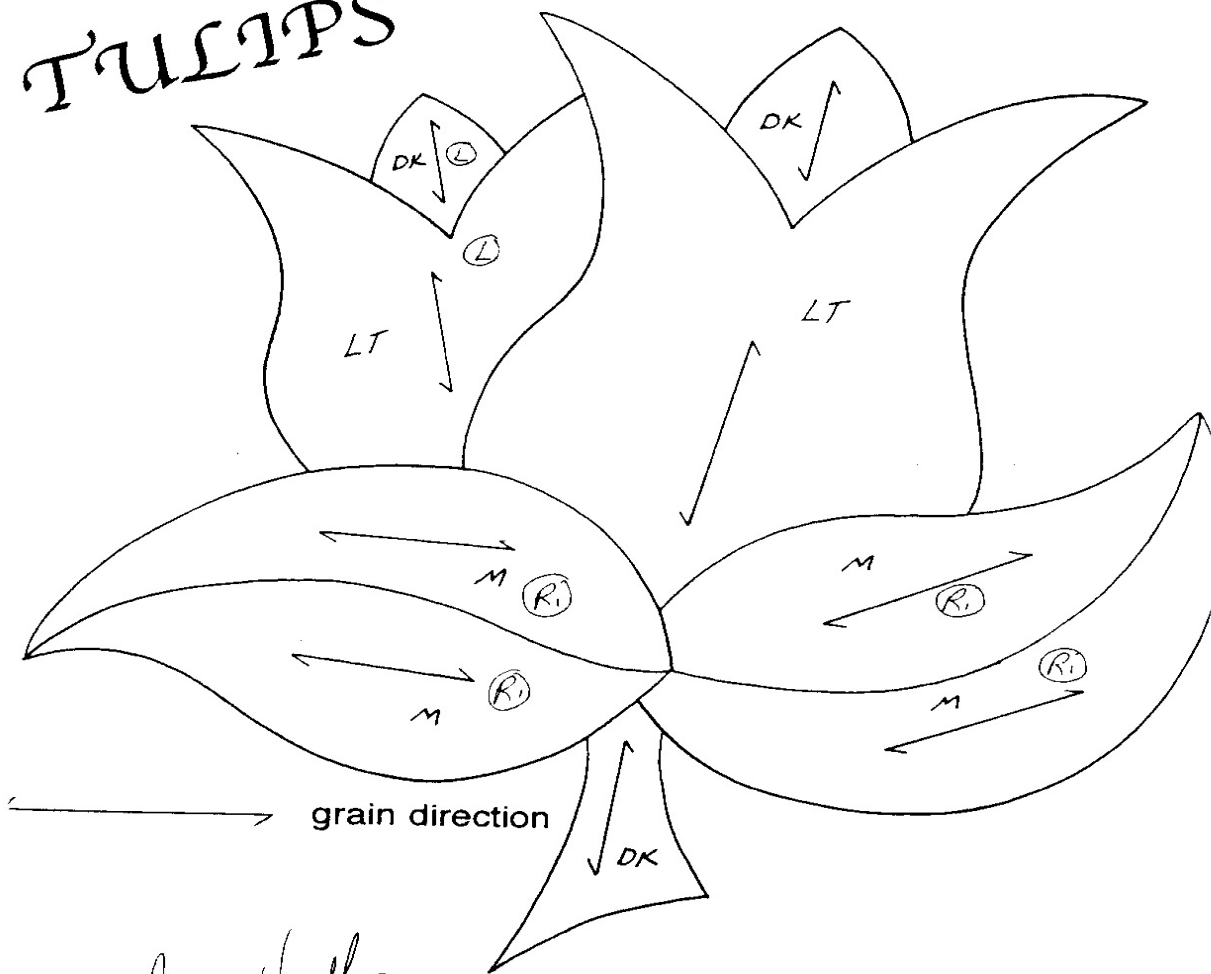

TULIPS

Garnet Hall
 copyright 1998 ©
 Garnet Hall

DK- Dark Western Red Cedar
 M -Medium Western Red Cedar
 LT- Light Western Red Cedar

Ⓡ1 -raise 1/4in.

Ⓛ -lower 1/8in.

Ⓛ1 -lower 1/4in.