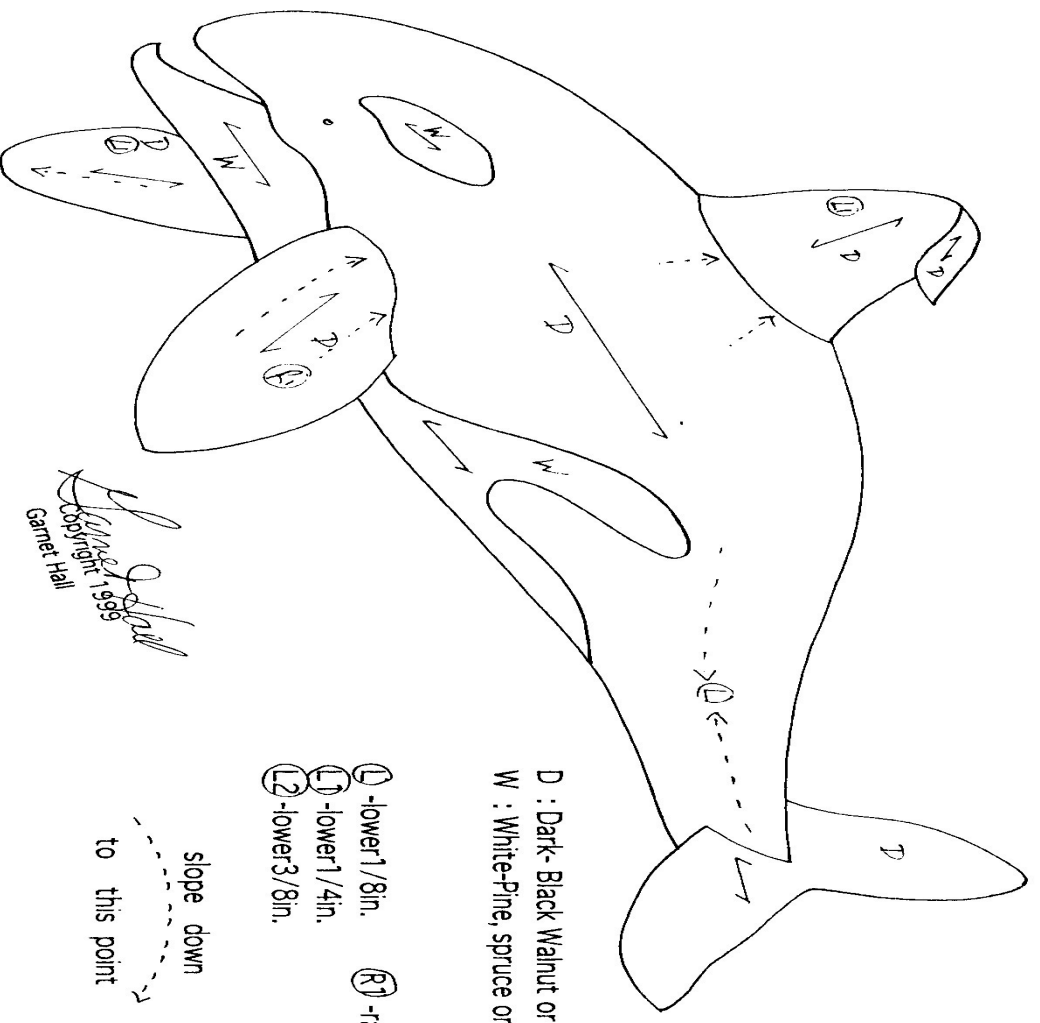

ORCA

10pcs.

12 1/2in. x 7in.

D : Dark- Black Walnut or very dark cedar
 W : White-Pine, spruce or aspen

- ①-lower 1/8in. (R1)-raise 1/4in.
- ①①-lower 1/4in.
- ①②-lower 3/8in.

Blaine Hall
 Copyright 1999
 Garnet Hall

The above symbol means , lower the area so the tail appears to sweep up.
 Shape the overall project to give it a rounded look.